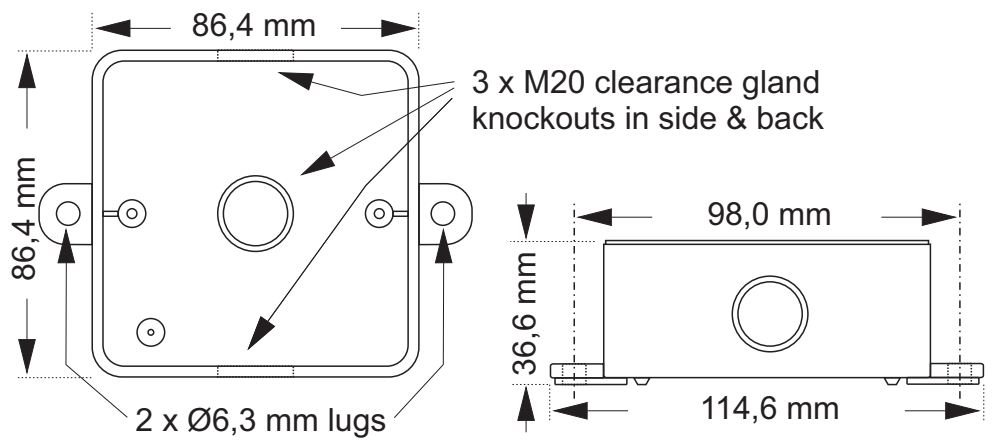

**B:** Standard L101 Back box

Part code: **SP20-0005-[x]**

[x] Available Housing colours:

[R] : Red

[G] : Gray

[W] : White

**A:** A100 type Back box

Part code: **SP10-0001-[x]**

[x] Available Housing colours:

[R] : Red

[G] : Gray

[W] : White

[B] : Black (Bk)

**M:** Multi-purpose Back box

Part code: **SP50-0002-[x]**

[x] Available Housing colours:

[R] : Red

[G] : Gray

[W] : White

**S:** Sonora type Back box

Part code: **SP50-0001-[x]**

[x] Available Housing colours:

[R] : Red

[G] : Gray