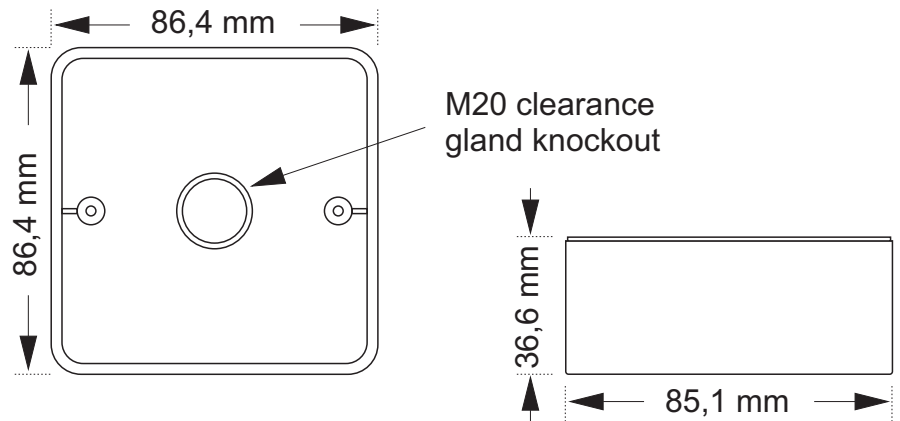

**B:** Standard L101 Back box

Part code: **SP20-0005-[x]**

[x] Available Housing colours:

[R] : Red

[G] : Gray

[W] : White

**A:** A100 type Back box

Part code: **SP10-0001-[x]**

[x] Available Housing colours:

[R] : Red

[G] : Gray

[W] : White

[B] : Black (Bk)

**M:** Multi-purpose Back box

Part code: **SP50-0002-[x]**

[x] Available Housing colours:

[R] : Red

[G] : Gray

[W] : White

**S:** Sonora type Back box

Part code: **SP50-0001-[x]**

[x] Available Housing colours:

[R] : Red

[G] : Gray