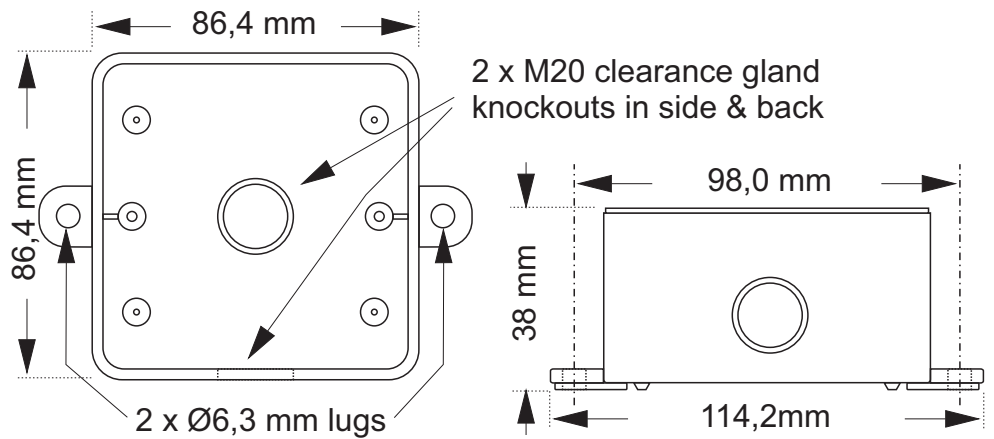

S: Sonora type Back box

Part code: **SP50-0001-[x]**

[x] Available Housing colours:

[R] : Red

[G] : Gray

[W] : White