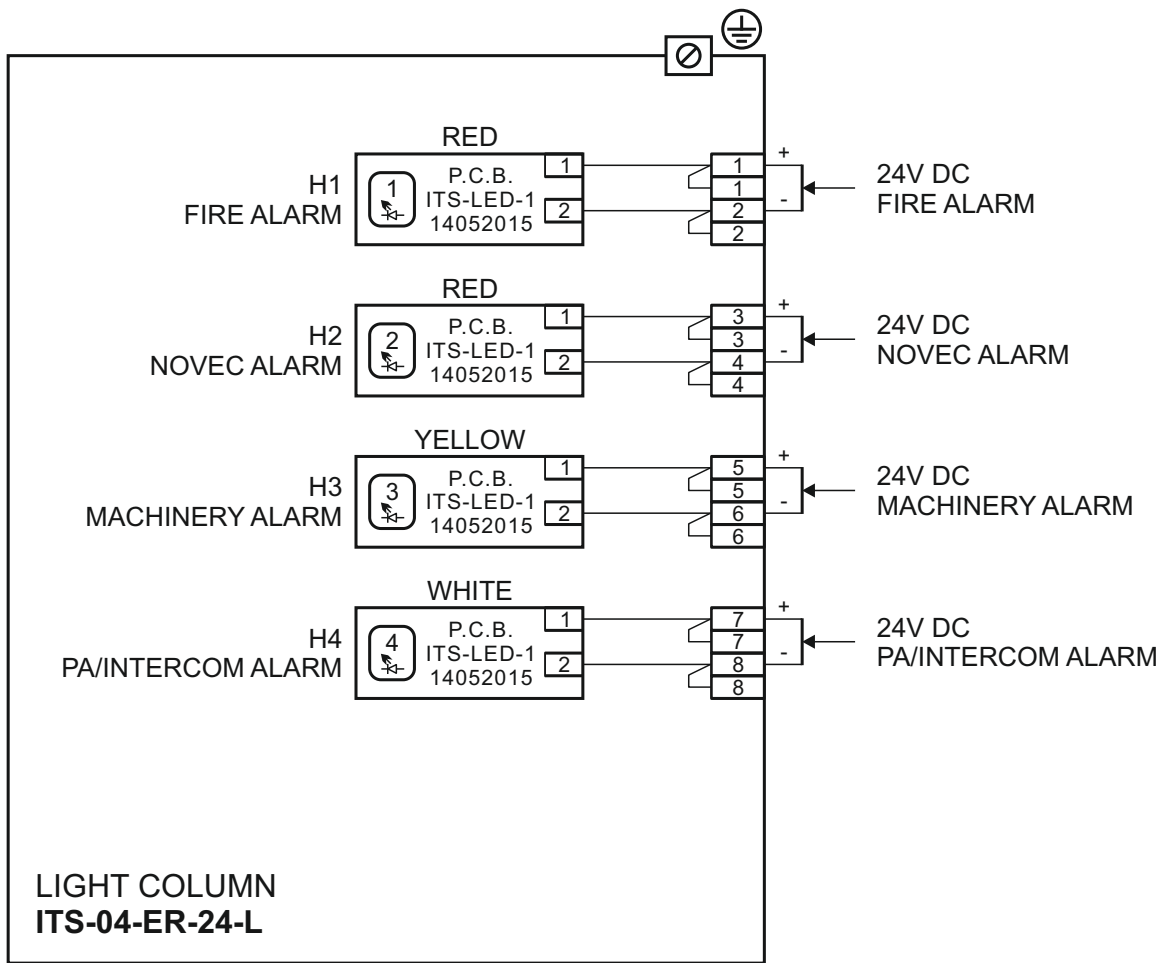

ENGINE ROOM SIGNALIZATION SYSTEM

Outlines, connection:

*Light column ITS-04-ER-24-L,
Marin Supply AS, RN 19360*

			Date	Name	Title: LIGHT COLUMN type ITS-04-ER-24-L Front view and outlines
		Project.			
		Constr.	18.01.18	Aleksić	
		Check			
Rev	Changes	Date/Sign			
This drawing is the property of INELTEH d.o.o. and must not be reproduced, copied or distributed, entirely or in part, without written permission of INELTEH d.o.o.					
			Identity:	RN 19360	File: ITS-04-ER-24-L, outlines, Marin Supply, RN 19360.cdr
					Page/of 1/2

				Date	Name	Title:					
				Project.		LIGHT COLUMN type ITS-04-ER-24-L Connection diagram					
				Constr. 18.01.18	Aleksić						
				Check							
Rev	Changes	Date/Sign	INELTEH ENGINEERING FOR ELECTRONIC EQUIPMENT AND SYSTEMS			Identity:	RN 19360	File:	ITS-04-ER-24-L, conn, Marin Supply, RN 19360.cdr	Page/of	2/2
<small>This drawing is the property of INELTEH d.o.o. and must not be reproduced, copied or distributed, entirely or in part, without written permission of INELTEH d.o.o.</small>											