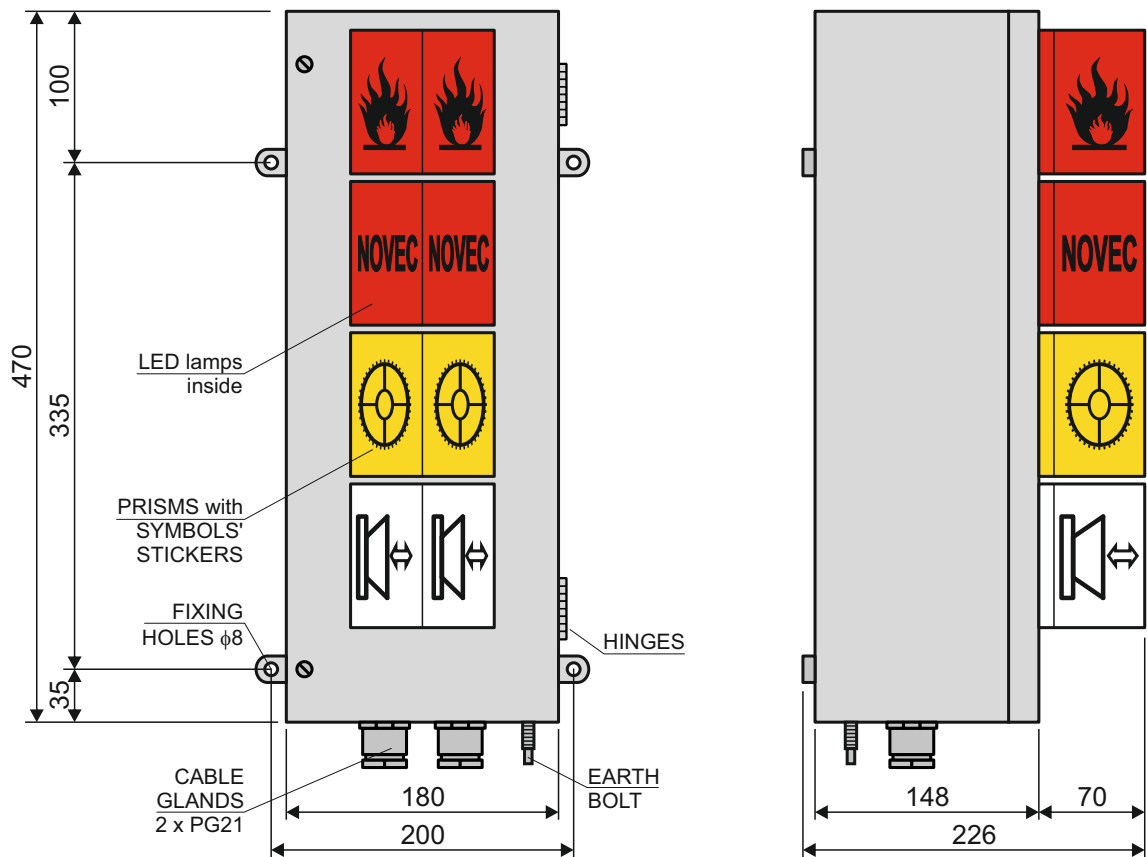

ENGINE ROOM SIGNALIZATION SYSTEM

Outlines, connection:

*Light column ITS-04-ER-24-L,
Marin Supply AS, RN 19360*

			Date	Name	Title: LIGHT COLUMN type ITS-04-ER-24-L Front view and outlines
		Project.			
		Constr.	18.01.18	Aleksić	
		Check			
Rev	Changes	Date/Sign			
This drawing is the property of INELTEH d.o.o. and must not be reproduced, copied or distributed, entirely or in part, without written permission of INELTEH d.o.o.					
			Identity:	RN 19360	File: ITS-04-ER-24-L, outlines, Marin Supply, RN 19360.cdr
					Page/of 1/2

				Date	Name	Title:					
				Project.		LIGHT COLUMN type ITS-04-ER-24-L Connection diagram					
				Constr. 18.01.18	Aleksić						
				Check							
Rev	Changes	Date/Sign	INELTEH ENGINEERING FOR ELECTRONIC EQUIPMENT AND SYSTEMS			Identity:	RN 19360	File:	ITS-04-ER-24-L, conn, Marin Supply, RN 19360.cdr	Page/of	2/2
<small>This drawing is the property of INELTEH d.o.o. and must not be reproduced, copied or distributed, entirely or in part, without written permission of INELTEH d.o.o.</small>											