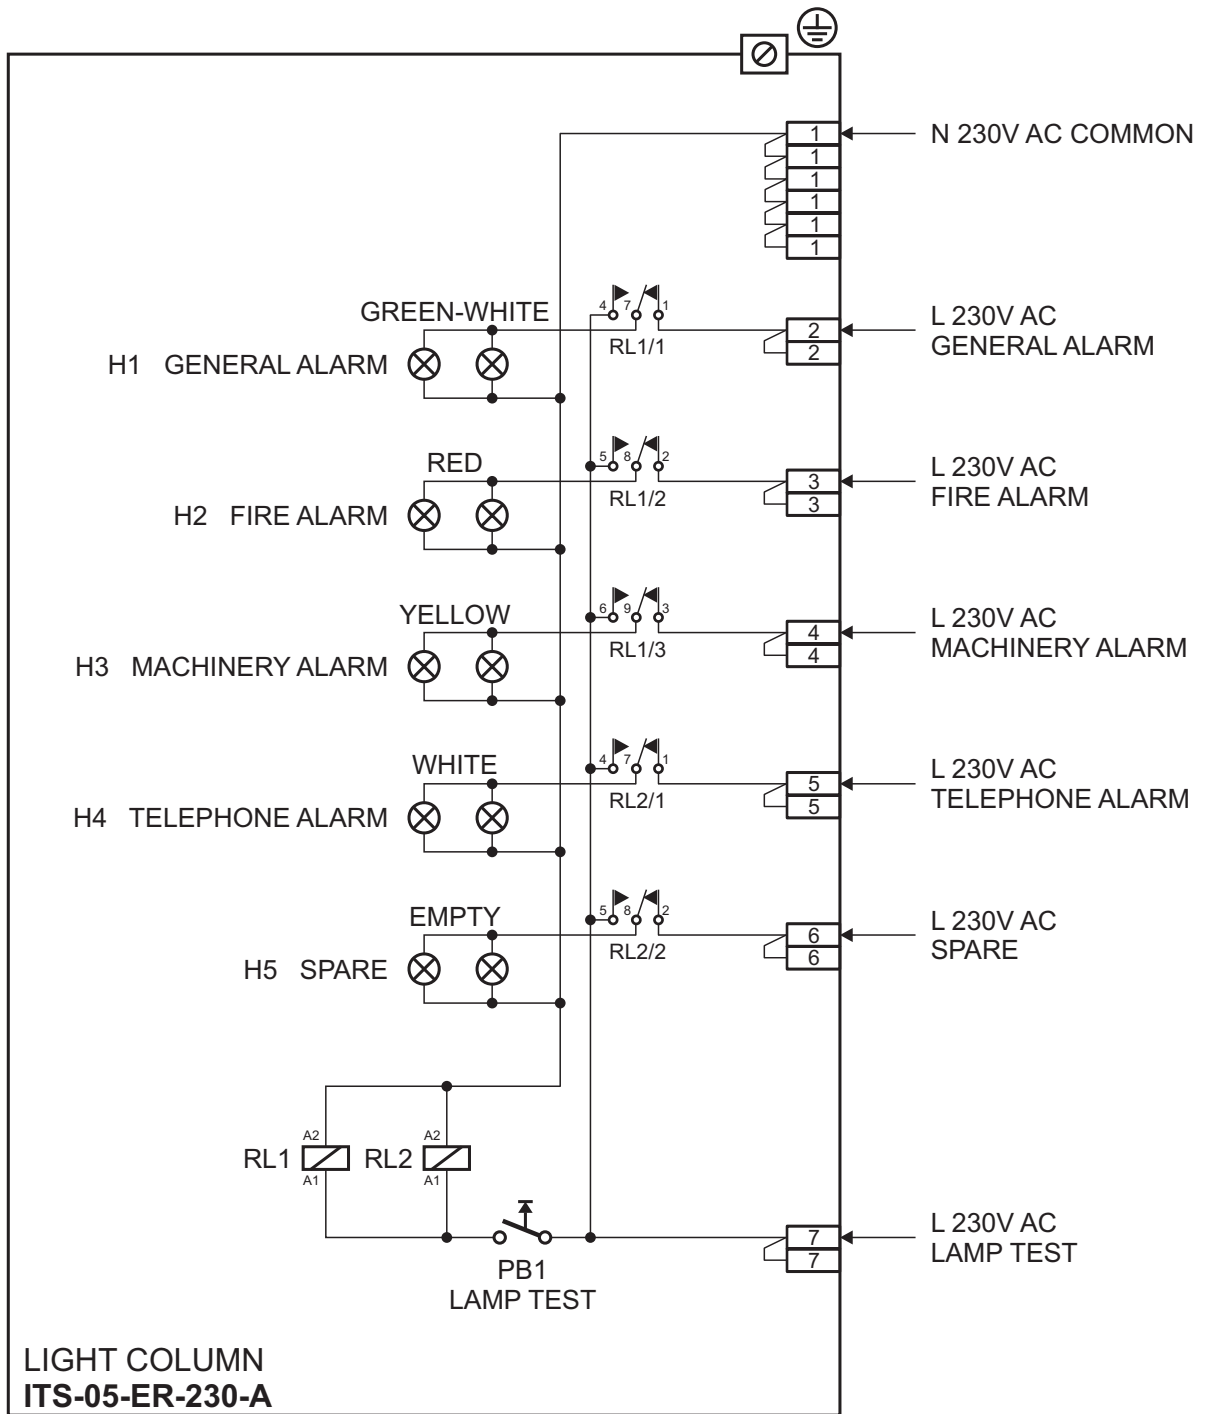

			Date	Name	Title: LIGHT COLUMN type ITS-05-ER-230-A Front view and outlines
		Project.			
		Constr.	25.05.12.	Milinović	
		Check			
		INELTEH			Identity:
		ENGINEERING FOR ELECTRONIC EQUIPMENT AND SYSTEMS			
Rev	Changes	Date/Sign	File: ITS-05-ER-230-A, out, Marin Supply, I-11552.cdr		Page/of 1/2

			Date	Name	LIGHT COLUMN type ITS-05-ER-230-A Connection diagram
		Project.			
		Constr.	25.05.12.	Milinović	
		Check			
		 ENGINEERING FOR ELECTRONIC EQUIPMENT AND SYSTEMS			Identity:
Rev	Changes	Date/Sign			File: ITS-05-ER-230-A, conn, Marin Supply, I-11552.cdr
					Page/of 2/2