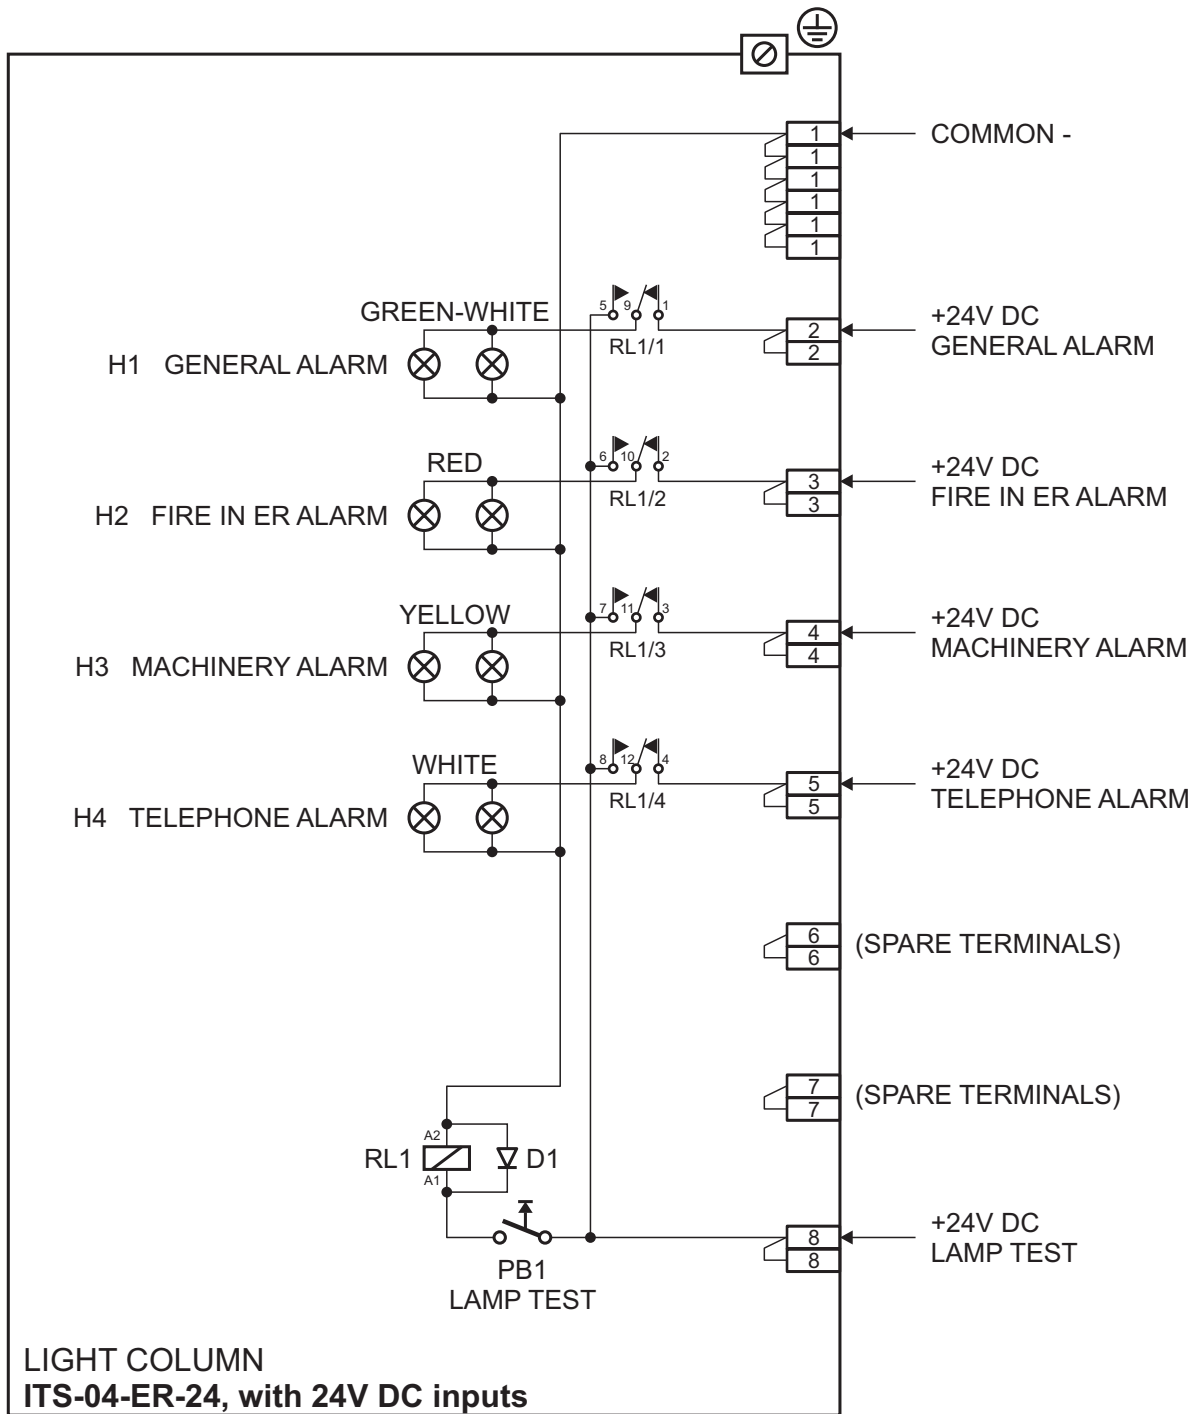

			Date	Name	Title: <b>LIGHT COLUMN type ITS-04-ER-24, with 24V DC inputs</b> Front view and outlines
		Project.			
		Constr.	15.03.12.	Milinović	
		Check			
		<b>INELTEH</b> ENGINEERING FOR ELECTRONIC EQUIPMENT AND SYSTEMS			Identity:
Rev	Changes	Date/Sign			File: ITS-04-ER-24, out, Marin Supply, I-11286-1.cdr
					Page/of 1/2

			Date	Name	<b>Title:</b> <b>LIGHT COLUMN type ITS-04-ER-24, with 24V DC inputs</b> <b>Connection diagram</b>
		Project.			
		Constr.	15.03.12.	Milinović	
		Check			
		 <small>ENGINEERING FOR ELECTRONIC EQUIPMENT AND SYSTEMS</small>			<b>Identity:</b>
Rev	Changes	Date/Sign			<b>File:</b> ITS-04-ER-24, conn, Marin Supply, I-11286-1.cdr
					<b>Page/of</b> 2/2