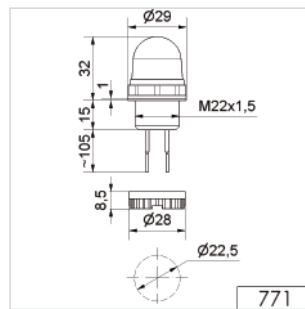

750

761

770

771

782

! ADDITIONAL INFORMATION:

You are welcome to request the technical diagrams in digital form. The relevant 3D models, instruction leaflets and connection diagrams can be obtained from us or downloaded from our homepage at any time.