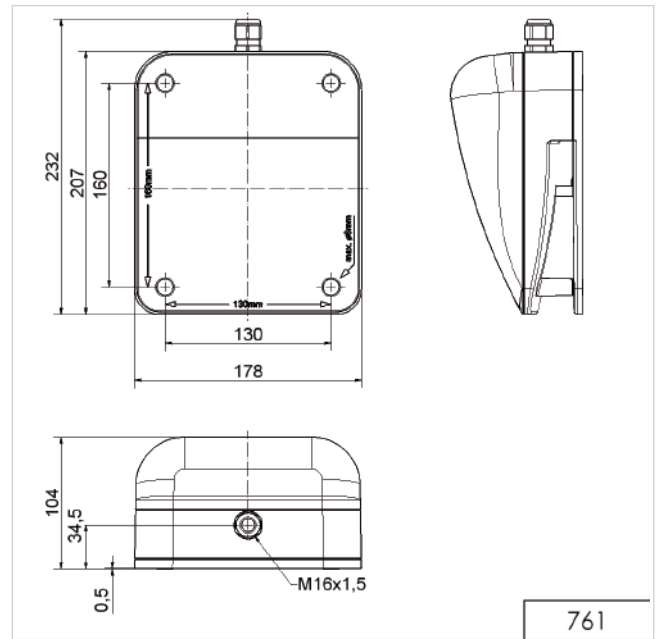

750

761

770

771

782

! ADDITIONAL INFORMATION:

You are welcome to request the technical diagrams in digital form. The relevant 3D models, instruction leaflets and connection diagrams can be obtained from us or downloaded from our homepage at any time.