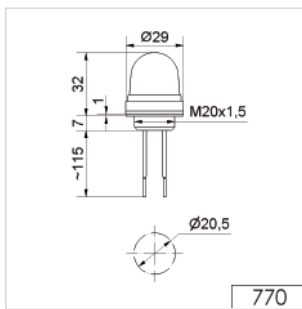

750

761

770

771

782

! ADDITIONAL INFORMATION:

You are welcome to request the technical diagrams in digital form. The relevant 3D models, instruction leaflets and connection diagrams can be obtained from us or downloaded from our homepage at any time.