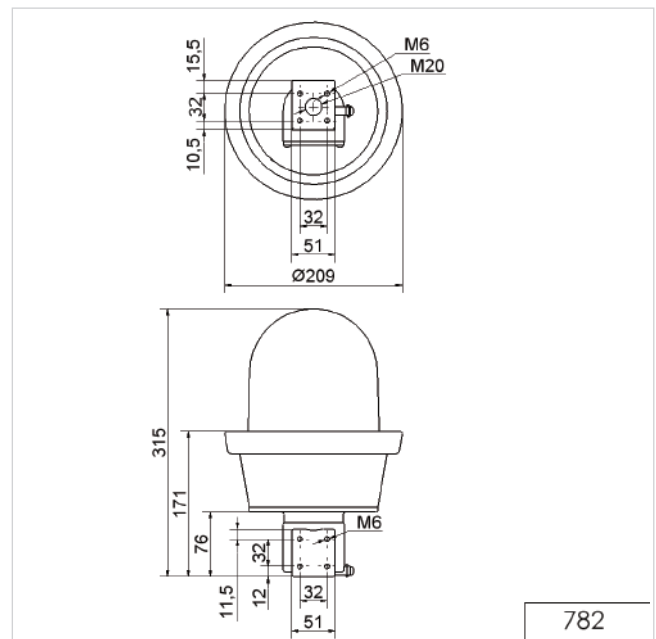

782

! ADDITIONAL INFORMATION:

You are welcome to request the technical diagrams in digital form. The relevant 3D models, instruction leaflets and connection diagrams can be obtained from us or downloaded from our homepage at any time.