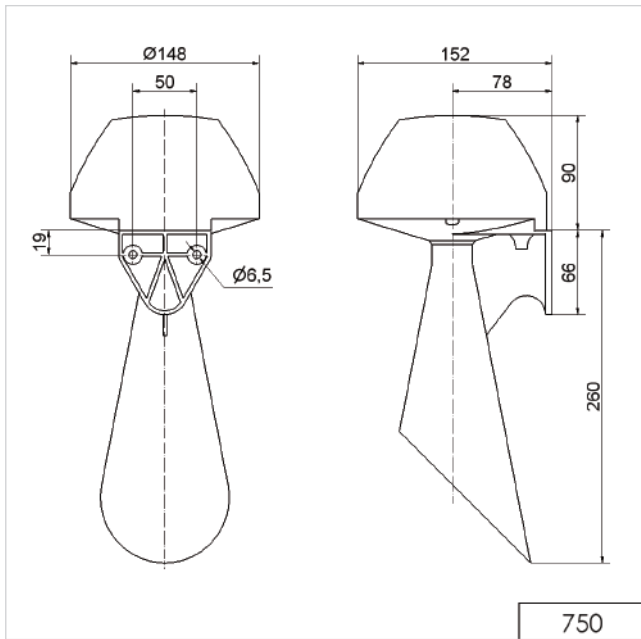

750

761

770

771

782

! ADDITIONAL INFORMATION:

You are welcome to request the technical diagrams in digital form. The relevant 3D models, instruction leaflets and connection diagrams can be obtained from us or downloaded from our homepage at any time.