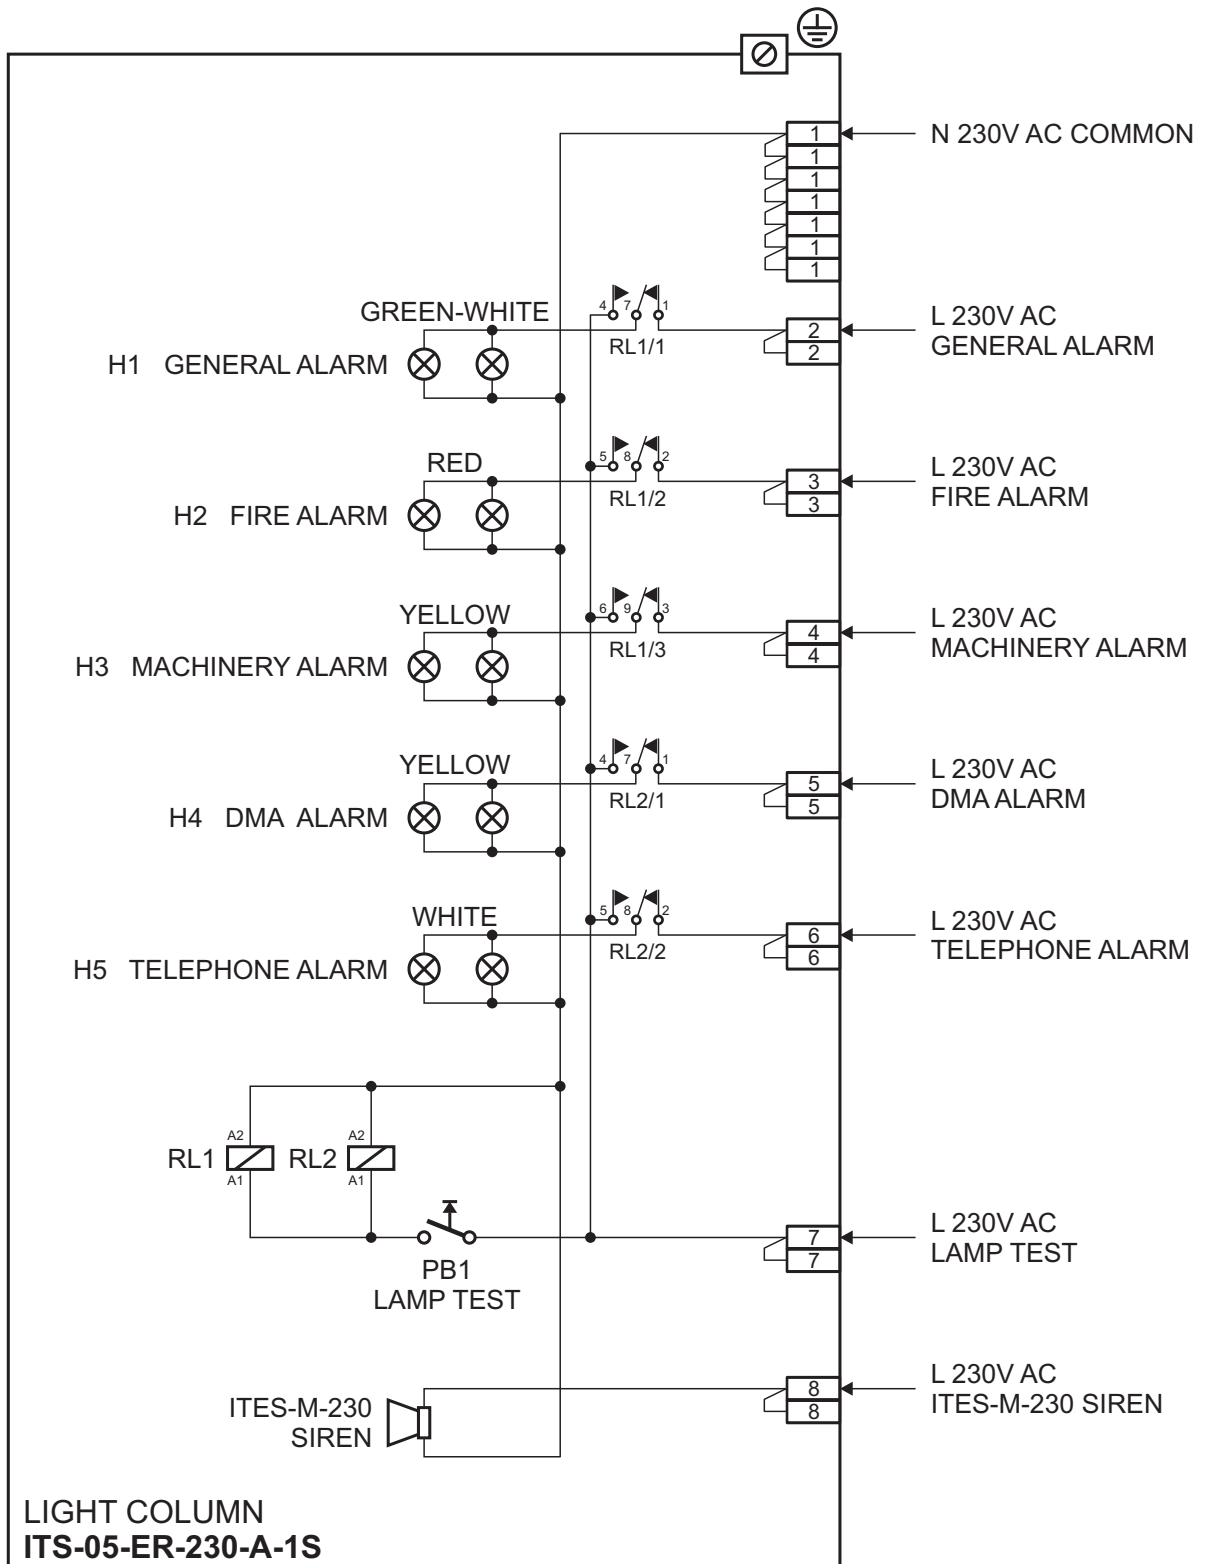

			Date	Name	Title: <b>LIGHT COLUMN type ITS-05-ER-230-A-1S</b> Front view and outlines
			Project.		
			Constr.	06.03.15. Milinović	
			Check		
Rev	Changes	Date/Sign			
This drawing is the property of INELTEH d.o.o. and must not be reproduced, copied or distributed, entirely or in part, without written permission of INELTEH d.o.o.					
			Identity:	File: ITS-05-ER-230-A-1S, out, Marin Supply, I-15142.cdr	Page/of 1/2

			Date	Name	Title: <b>LIGHT COLUMN type ITS-05-ER-230-A-1S</b> Connection diagram
			Project.		
			Constr.	06.03.15. Milinović	
			Check		
Rev	Changes	Date/Sign			
This drawing is the property of INELTEH d.o.o. and must not be reproduced, copied or distributed, entirely or in part, without written permission of INELTEH d.o.o.					
			Identity:	File: ITS-05-ER-230-A-1S, conn, Marin Supply, I-15142.cdr	Page/of 2/2