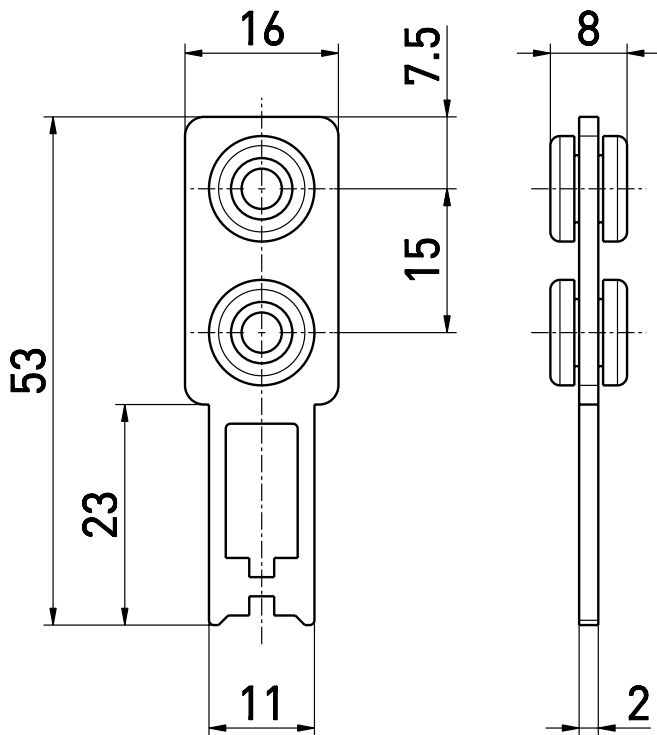

## Accessories for Ex safety switches with separate actuator // Straight actuator ST 14-B1 Order no.: 04.14.8201

### Features/Options

- Rubber mounting damps vibrations on guard devices
- Actuating radius on hinged guards a =140 mm and b =1000 mm
- Axial misalignment x = 30 mm

### Dimensions

Errors and omissions excepted.