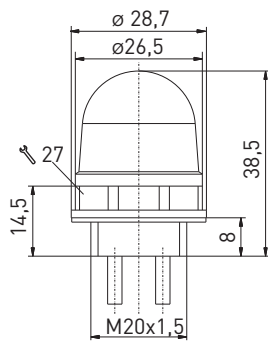

## Accessories for Emergency pull-wire switch

// Indicator lamp Multi-LED WH 230 VAC Order no.: 01.41.5115

### Features/Options

- Lamp cap white
- M20 x 1.5
- 230 VAC
- Ordering unit: 1 piece

### Dimensions