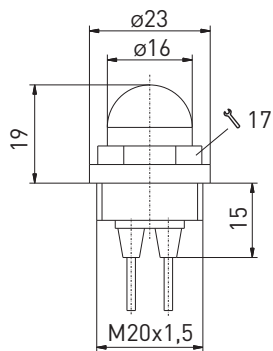

Accessories for Belt-alignment switch

// Indicator lamp glow lamp 230 VDC Order no.: 01.41.5100

Features/Options

- Lamp cap red
- M20 x 1.5
- 230 VDC
- Ordering unit: 1 piece

Dimensions

Indicator lamp glow lamp