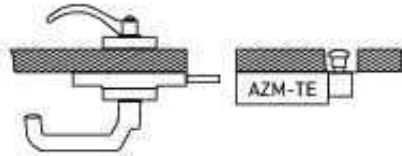

Accessories for Ex solenoid interlocks // AZM 415-B30-06 Order no.: 01.08.0262

Features/Options

- Only to be used in combination with Ex AZM 415-20/2S-TE
- Actuator mounted outside, see yellow marking in drawing
- Door hinge on left-hand side

Dimensions

Errors and omissions excepted.