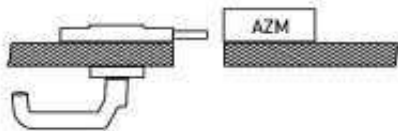

Accessories for Ex solenoid interlocks // AZM 415-B30-04 Order no.: 01.08.0183

Features/Options

- Actuator mounted inside, see yellow marking in drawing
- Door hinge on left-hand side

Dimensions

Errors and omissions excepted.