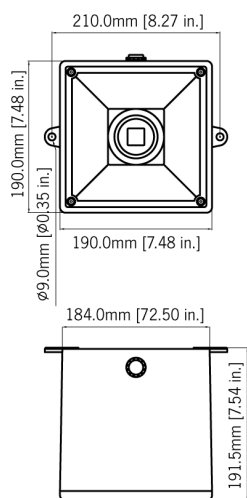

Specification

Voice content output:	111dB(A) @ 1 metre [102dB(A) @ 10ft/3m]
Music content output:	112dB(A) @ 1 metre [103dB(A) @ 10ft/3m]
Alarm tone output:	126dB(A) @ 1 metre [117dB(A) @ 10ft/3m]
No. of alarm tones:	45 (UKOOA/PFEER compliant)
No. of messages:	4 (30 seconds each)
Volume controls:	Independent controls for user recorded content and built-in alarm tones.
Effective range:	300m/984ft @ 1KHz
Voltages DC:	24vdc (14-30vdc)
Voltages AC:	90-260vac 50/60Hz
Ingress protection:	Type 4 / 4X / 3R / 13, IP66
Rating:	Continuous
Enclosure material:	UL94V0 & 5VA FR ABS
Enclosure colour:	RAL3000 Red or RAL7038 Grey
Fixings:	Stainless Steel
Cable entries:	2 x M20 clearance gland entries. Custom configurations also available.
Terminals:	0.5 to 2.5mm²
Operating temp:	-25° to +55°C [-13° to +131°F]
Storage temp:	-40° to +70°C [-40° to +158°F]
Relative humidity:	90% at 20°C [68°F]
Weight:	DC: 2.10kg/4.62lbs AC: 2.70kg/5.94lbs

Part Codes

Version:	Part code:
14-30V dc	A121AXDC024[x]-UL
90-260V ac	A121AXAC230[x]-UL
[x] = Enclosure colour:	G: Grey R: Red

Current Consumption

Version:	Voltage:	Current :
24V dc	14-30V dc	1.51A*
230V ac	90-260V ac 50/60Hz	517mA*

* current at nominal voltage on Tone 1