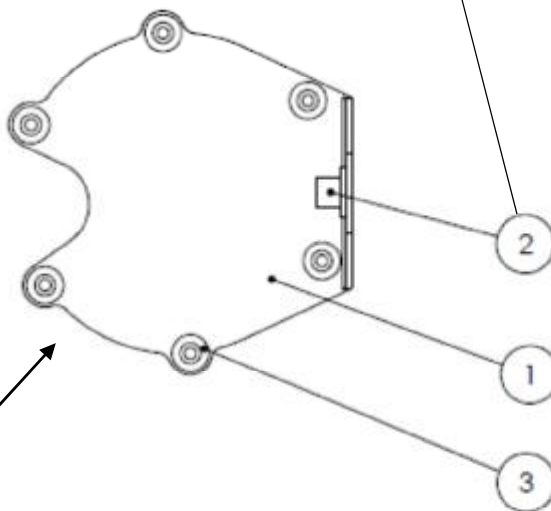

ITEM NO.	PART NUMBER	NAVISION PART NUMBER	DESCRIPTION	QTY.
1	D127-66-001		B450 BRACKET	1
2			M8 NUTSERT	1
3			M5 NUTSERT	6

Connect the two brackets together using the M8 fastener and stud.

ISOMETRIC VIEW

Fix to back of B450 unit using M5 fasteners.

Fix to wall using customer supplied fasteners.