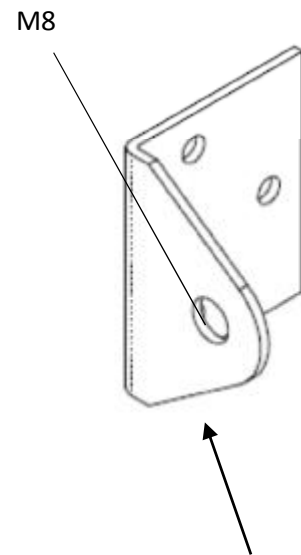

Fix to wall using customer supplied fasteners.