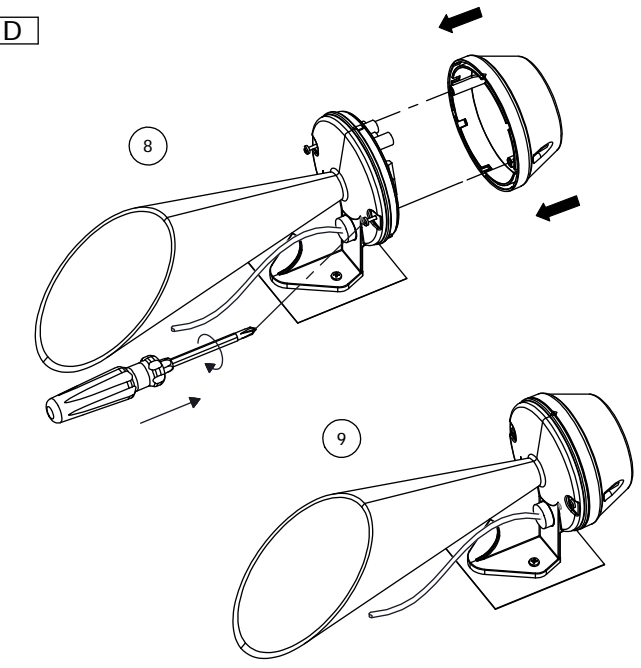

D

D153-00-001-15_SHT2_ISSUE_A