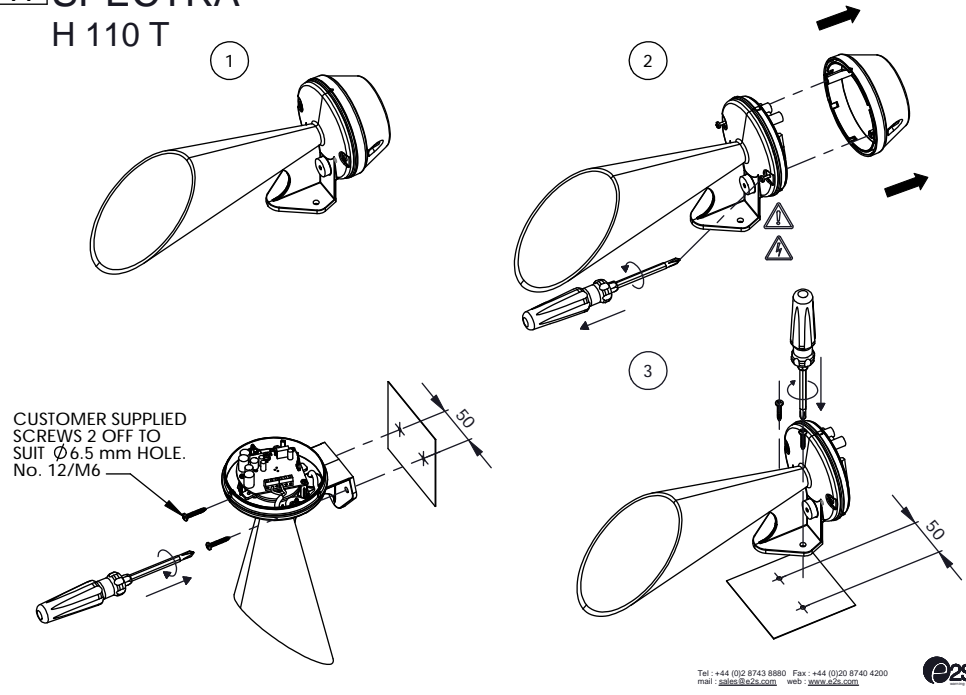

A SPECTRA H 110 T