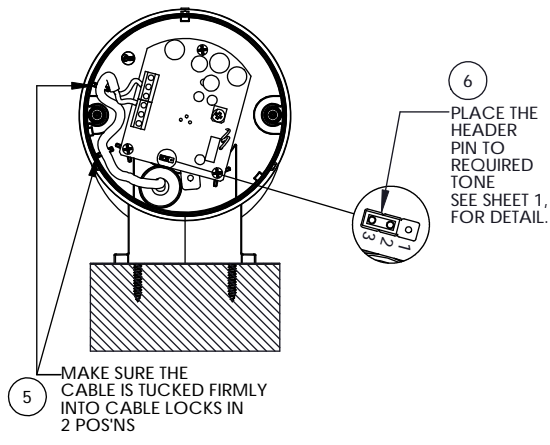

B

Dimensions in mm