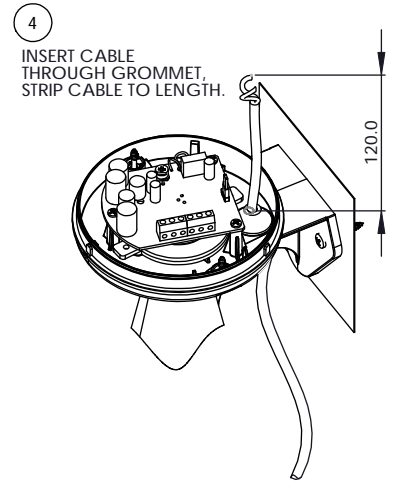

B

Dimensions in mm