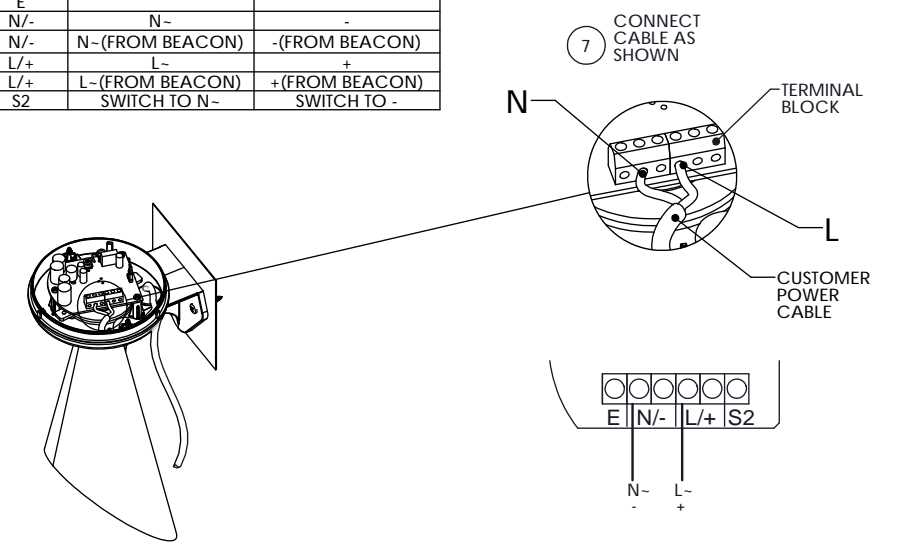

C

TERMINAL BLOCK	A/C INPUT	D/C INPUT
E		
N/-	N-	-
N/+	N-(FROM BEACON)	-(FROM BEACON)
L/+	L-	+
L/+	L-(FROM BEACON)	+(FROM BEACON)
S2	SWITCH TO N-	SWITCH TO -