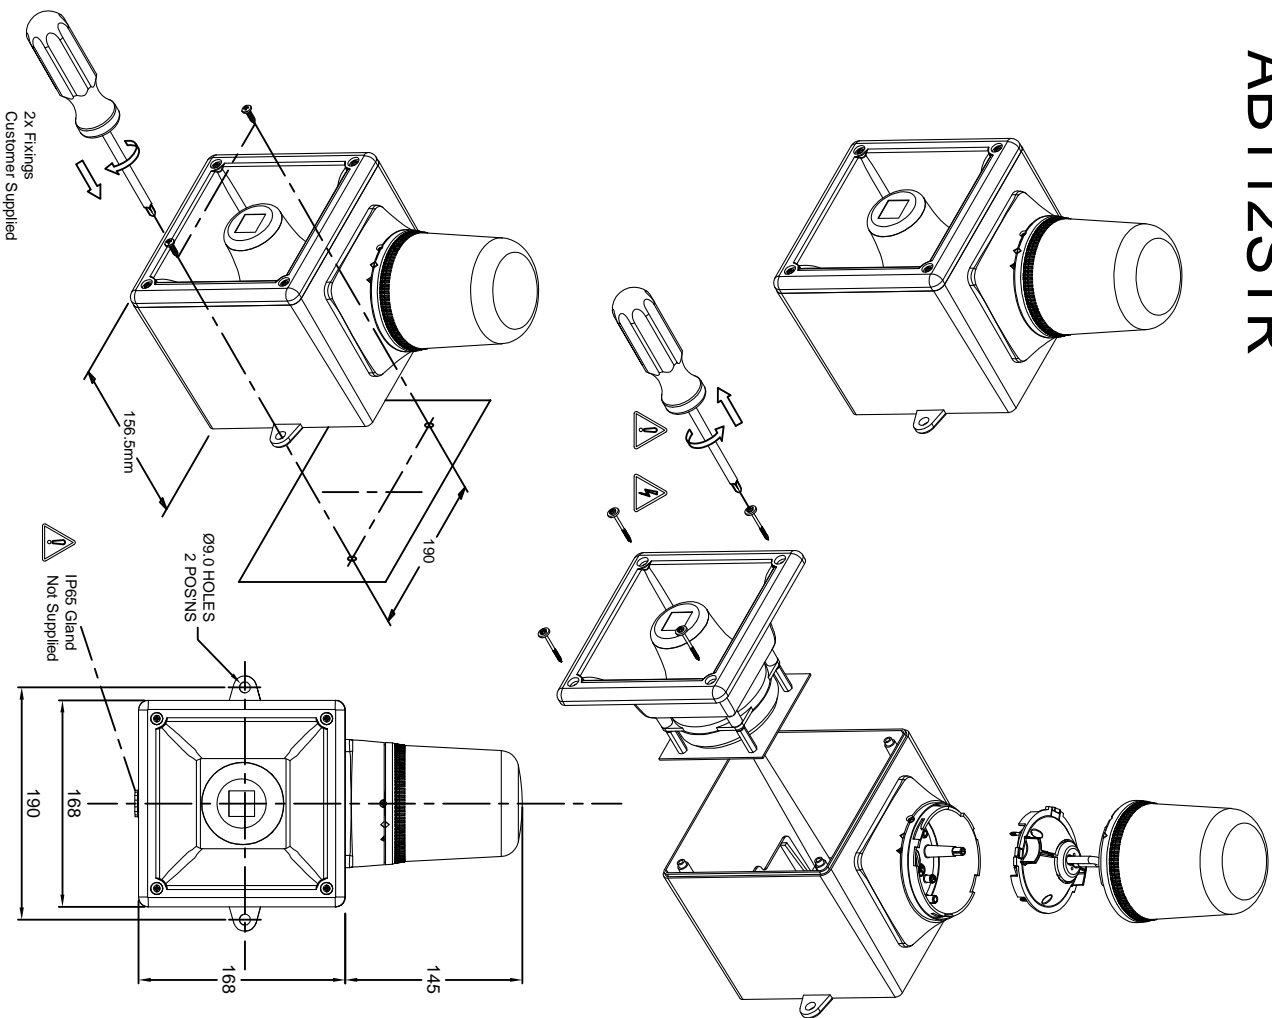

Sounder unit A112N
Maximum output: 119 dB(A) @ 1 m
Nominal output: 112 dB(A) @ 1 m - tone 2
45 alarm tones (UKO OAF/FEER compliant)
Xenon Strobe Flashing Beacon
5J @ 1Hz
IP Rating: IP65
Temp: -25°C to +50°C
Unit weight: 2.1kg DC 2.4kg AC
CE

Dimensions : 168mm(w) x 318mm(h)
1.5mm² terminals

For Lens colour options
X = In order code to be replaced with required lens colour
R = Red   A = Amber
B = Blue   C = Clear
G = Green   Y = Yellow

Y = in order code to be replaced with required housing colour
G = Grey   R = Red

- **ATTENTION:** Installation must be carried out by an electrician in compliance with the latest codes and regulations.
- **ATTENTION:** Disconnect from power source before installation or service to prevent electric shock.
- **ATTENTION:** On strobe beacons allow a minimum of 2 minutes for hazardous high voltage to discharge from unit.
- **ATTENTION:** Lens on unit will be hot allow to cool prior to removal.

Tel : +44(0)20 8743 8880 Fax : +44(0)20 8740 4200
mail : sales@e2s.com Web : www.e2s.com

AB112STR Sounder Tone Settings Table

For switch settings please note:-
Where 1 is indicated the switch position is on.
Where 0 is indicated the switch position is off.

Example:-
Table shows 1 0 0 0 0 0
Switch setting On Off Off Off Off

Stage 1	Frequency Description	Switch 1 2 3 4 5 6	Stage 2	Stage 3
1	340Hz Continuous	0 0 0 0 0 0	Tone 2	Tone 5
2	800/1000Hz @ 0.25 sec Alternating	1 0 0 0 0 0	Tone 17	Tone 5
3	500/1200Hz @ 0.3Hz sec Slow Whoop	0 1 0 0 0 0	Tone 2	Tone 5
4	800/1000Hz @ 1Hz Sweeping	1 1 0 0 0 0	Tone 6	Tone 5
5	2400Hz Continuous	0 0 1 0 0 0	Tone 3	Tone 20
6	2400/2900Hz @ 7Hz Sweeping	1 0 1 0 0 0	Tone 7	Tone 5
7	2400/2900Hz @ 1Hz Sweeping	0 1 1 0 0 0	Tone 10	Tone 5
8	500/1200/500Hz @ 0.3Hz Sweeping	1 1 1 0 0 0	Tone 2	Tone 5
9	1200/500Hz @ 1Hz - DIN PFEER F1A1P	0 0 0 1 0 0	Tone 15	Tone 2
10	2400/2900Hz @ 2Hz Alternating	1 0 0 1 0 0	Tone 7	Tone 5
11	1000Hz @ 1Hz Intermitent	0 1 0 1 0 0	Tone 2	Tone 5
12	800/1000Hz @ 0.875Hz Alternating	1 1 0 1 0 0	Tone 4	Tone 5
13	2400Hz @ 1Hz Intermitent	0 0 1 1 0 0	Tone 15	Tone 5
14	800Hz 0.25 sec on, 1 sec off Intermitent	1 0 1 1 0 0	Tone 4	Tone 5
15	800Hz Continuous	0 1 1 1 0 0	Tone 2	Tone 5
16	660Hz 150ms on, 150ms off Intermitent	1 1 1 1 0 0	Tone 18	Tone 5
17	544Hz (100ms)/440 Hz (400ms) - NF S 32-001	0 0 0 0 1 0	Tone 2	Tone 27
18	660Hz 1.8 sec on, 1.8 sec off Intermitent	1 0 0 0 1 0	Tone 2	Tone 5
19	1.4KHz - 1.8KHz 1s, 1.8KHz - 1.4 KHz 0.5s - NF C8-285	0 1 0 0 1 0	Tone 2	Tone 5
20	660Hz Continuous	1 1 0 0 1 0	Tone 2	Tone 5
21	554Hz/440Hz @ 1Hz Alternating	0 0 1 0 1 0	Tone 2	Tone 5
22	544Hz @ 0.875 sec Intermitent	1 0 1 0 1 0	Tone 2	Tone 5
23	800Hz @ 2Hz Intermitent	0 1 1 0 1 0	Tone 6	Tone 5
24	800/1000Hz @ 50Hz Sweeping	1 1 1 0 1 0	Tone 29	Tone 5
25	2400/2900Hz @ 50Hz Sweeping	0 0 0 1 1 0	Tone 29	Tone 5
26	Bell	1 0 0 1 1 0	Tone 2	Tone 15
27	554Hz Continuous	0 1 0 1 1 0	Tone 26	Tone 5
28	440Hz Continuous	1 1 0 1 1 0	Tone 2	Tone 5
29	800/1000Hz @ 7Hz Sweeping	0 0 1 1 1 0	Tone 7	Tone 5
30	300Hz Continuous	1 0 1 1 1 0	Tone 2	Tone 5
31	660/1200Hz @ 1Hz Sweeping	0 1 1 1 1 0	Tone 26	Tone 5
32	Two tone chime	1 1 1 1 1 0	Tone 26	Tone 15
33	745Hz @ 1Hz Intermitent	0 0 0 0 0 1	Tone 2	Tone 5
34	1000 & 2000Hz @ 0.5 sec Alternating - Singapore	1 0 0 0 0 1	Tone 38	Tone 45
35	420Hz @ 0.625 Sec Australian Alert	0 1 0 0 0 1	Tone 36	Tone 5
36	500-1200Hz 3.75 sec /0.25 sec Australian Eval.	1 1 0 0 0 1	Tone 35	Tone 5
37	1000Hz Continuous - PFEER Toxic Gas	0 0 1 0 0 1	Tone 9	Tone 45
38	2000Hz Continuous	1 0 1 0 0 1	Tone 34	Tone 45
39	800Hz 0.25 sec on, 1 sec off Intermitent	0 1 1 0 0 1	Tone 23	Tone 17
40	544Hz (100ms)/440Hz (400ms) - NF S 32-001	1 1 1 0 0 1	Tone 31	Tone 27
41	Motor Siren - slow rise to 1200Hz	0 0 0 1 0 1	Tone 2	Tone 5
42	Motor Siren - slow rise to 800Hz	1 0 0 1 0 1	Tone 2	Tone 5
43	1200Hz Continuous	0 1 0 1 0 1	Tone 2	Tone 5
44	Motor Siren - slow rise to 2400Hz	1 1 0 1 0 1	Tone 2	Tone 5
45	1KHz 1s on, 1s off Intermitent - PFEER Gen. Alarm	0 0 1 1 0 1	Tone 38	Tone 34

A Spectra Alarm AB112STR

Dimensions in mm

Tel : +44(0)20 8743 8980 Fax : +44(0)2 8740 4200
mail : sales@e2s.com Web : www.e2s.com

D118-00-501-IS_SHT2_ISSUE_A