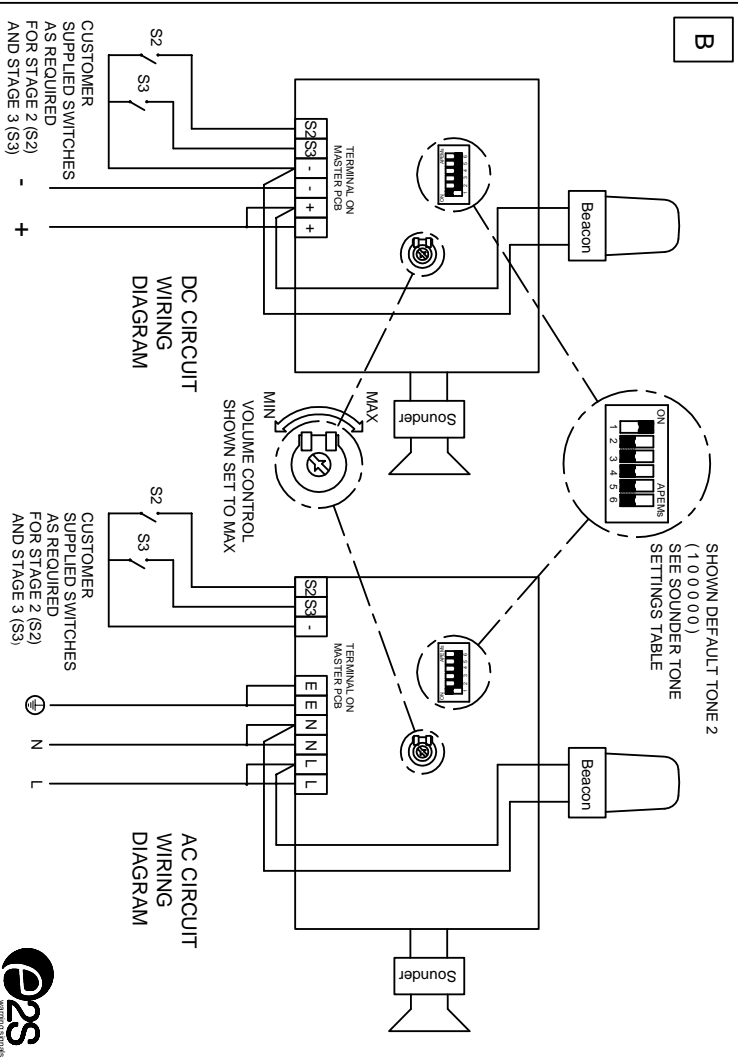

Sounder unit A112N
Maximum output: 119 dB(A) @ 1 m
Nominal output: 112 dB(A) @ 1 m - tone 2
45 alarm tones (UKO OAF/FEER compliant)
Xenon Strobe Flashing Beacon
5J @ 1Hz
IP Rating: IP65
Temp: -25°C to +50°C
Unit weight: 2.1kg DC 2.4kg AC
CE

Dimensions : 168mm(w) x 318mm(h)
1.5mm² terminals

For Lens colour options
X = In order code to be replaced with required lens colour
R = Red   A = Amber
B = Blue   C = Clear
G = Green   Y = Yellow

Y = in order code to be replaced with required housing colour
G = Grey   R = Red

- **ATTENTION:** Installation must be carried out by an electrician in compliance with the latest codes and regulations.
- **ATTENTION:** Disconnect from power source before installation or service to prevent electric shock.
- **ATTENTION:** On strobe beacons allow a minimum of 2 minutes for hazardous high voltage to discharge from unit.
- **ATTENTION:** Lens on unit will be hot allow to cool prior to removal.

Tel : +44(0)20 8743 8880 Fax : +44(0)20 8740 4200
mail : sales@e2s.com Web : www.e2s.com

AB112STR Sounder Tone Settings Table

For switch settings please note:-
Where 1 is indicated the switch position is on.
Where 0 is indicated the switch position is off.

Example:-
Table shows 1 0 0 0 0 0
Switch setting On Off Off Off Off

Stage 1	Frequency Description	Switch 1 2 3 4 5 6	Stage 2	Stage 3
1	340Hz Continuous	0 0 0 0 0 0	Tone 2	Tone 5
2	800/1000Hz @ 0.25 sec Alternating	1 0 0 0 0 0	Tone 17	Tone 5
3	500/1200Hz @ 0.3Hz sec Slow Whoop	0 1 0 0 0 0	Tone 2	Tone 5
4	800/1000Hz @ 1Hz Sweeping	1 1 0 0 0 0	Tone 6	Tone 5
5	2400Hz Continuous	0 0 1 0 0 0	Tone 3	Tone 20
6	2400/2900Hz @ 7Hz Sweeping	1 0 1 0 0 0	Tone 7	Tone 5
7	2400/2900Hz @ 1Hz Sweeping	0 1 1 0 0 0	Tone 10	Tone 5
8	500/1200/500Hz @ 0.3Hz Sweeping	1 1 1 0 0 0	Tone 2	Tone 5
9	1200/500Hz @ 1Hz - DIN PFEER F1A1P	0 0 0 1 0 0	Tone 15	Tone 2
10	2400/2900Hz @ 2Hz Alternating	1 0 0 1 0 0	Tone 7	Tone 5
11	1000Hz @ 1Hz Intermitent	0 1 0 1 0 0	Tone 2	Tone 5
12	800/1000Hz @ 0.875Hz Alternating	1 1 0 1 0 0	Tone 4	Tone 5
13	2400Hz @ 1Hz Intermitent	0 0 1 1 0 0	Tone 15	Tone 5
14	800Hz 0.25 sec on, 1 sec off Intermitent	1 0 1 1 0 0	Tone 4	Tone 5
15	800Hz Continuous	0 1 1 1 0 0	Tone 2	Tone 5
16	660Hz 150ms on, 150ms off Intermitent	1 1 1 1 0 0	Tone 18	Tone 5
17	544Hz (100ms)/440 Hz (400ms) - NF S 32-001	0 0 0 0 1 0	Tone 2	Tone 27
18	660Hz 1.8 sec on, 1.8 sec off Intermitent	1 0 0 0 1 0	Tone 2	Tone 5
19	1.4KHz - 1.8KHz 1s, 1.8KHz - 1.4 KHz 0.5s - NF C8-285	0 1 0 0 1 0	Tone 2	Tone 5
20	660Hz Continuous	1 1 0 0 1 0	Tone 2	Tone 5
21	554Hz/440Hz @ 1Hz Alternating	0 0 1 0 1 0	Tone 2	Tone 5
22	544Hz @ 0.875 sec Intermitent	1 0 1 0 1 0	Tone 2	Tone 5
23	800Hz @ 2Hz Intermitent	0 1 1 0 1 0	Tone 6	Tone 5
24	800/1000Hz @ 50Hz Sweeping	1 1 1 0 1 0	Tone 29	Tone 5
25	2400/2900Hz @ 50Hz Sweeping	0 0 0 1 1 0	Tone 29	Tone 5
26	Bell	1 0 0 1 1 0	Tone 2	Tone 15
27	554Hz Continuous	0 1 0 1 1 0	Tone 26	Tone 5
28	440Hz Continuous	1 1 0 1 1 0	Tone 2	Tone 5
29	800/1000Hz @ 7Hz Sweeping	0 0 1 1 1 0	Tone 7	Tone 5
30	300Hz Continuous	1 0 1 1 1 0	Tone 2	Tone 5
31	660/1200Hz @ 1Hz Sweeping	0 1 1 1 1 0	Tone 26	Tone 5
32	Two tone chime	1 1 1 1 1 0	Tone 26	Tone 15
33	745Hz @ 1Hz Intermitent	0 0 0 0 0 1	Tone 2	Tone 5
34	1000 & 2000Hz @ 0.5 sec Alternating - Singapore	1 0 0 0 0 1	Tone 38	Tone 45
35	420Hz @ 0.625 Sec Australian Alert	0 1 0 0 0 1	Tone 36	Tone 5
36	500-1200Hz 3.75 sec /0.25 sec Australian Eval.	1 1 0 0 0 1	Tone 35	Tone 5
37	1000Hz Continuous - PFEER Toxic Gas	0 0 1 0 0 1	Tone 9	Tone 45
38	2000Hz Continuous	1 0 1 0 0 1	Tone 34	Tone 45
39	800Hz 0.25 sec on, 1 sec off Intermitent	0 1 1 0 0 1	Tone 23	Tone 17
40	544Hz (100ms)/440Hz (400ms) - NF S 32-001	1 1 1 0 0 1	Tone 31	Tone 27
41	Motor Siren - slow rise to 1200Hz	0 0 0 1 0 1	Tone 2	Tone 5
42	Motor Siren - slow rise to 800Hz	1 0 0 1 0 1	Tone 2	Tone 5
43	1200Hz Continuous	0 1 0 1 0 1	Tone 2	Tone 5
44	Motor Siren - slow rise to 2400Hz	1 1 0 1 0 1	Tone 2	Tone 5
45	1KHz 1s on, 1s off Intermitent - PFEER Gen. Alarm	0 0 1 1 0 1	Tone 38	Tone 34

A Spectra Alarm AB112STR

Dimensions in mm

Tel : +44(0)20 8743 8980 Fax : +44(0)2 8740 4200
mail : sales@e2s.com Web : www.e2s.com

D118-00-501-IS_SHT2_ISSUE_A