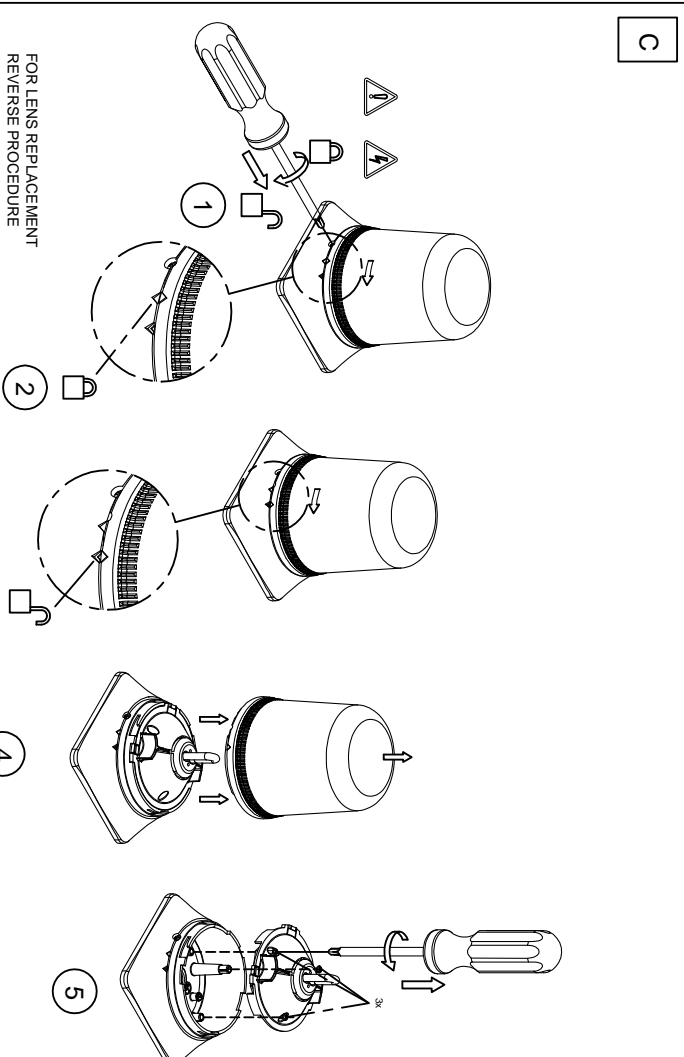

Sounder unit A112N
Maximum output: 119 dB(A) @ 1 m
Nominal output: 112 dB(A) @ 1 m - tone 2
45 alarm tones (UKO OAF/FEER compliant)
Xenon Strobe Flashing Beacon
5J @ 1Hz
IP Rating: IP65
Temp: -25°C to +50°C
Unit weight: 2.1kg DC 2.4kg AC
CE

Dimensions : 168mm(w) x 318mm(h)
1.5mm² terminals

For Lens colour options
X = In order code to be replaced with required lens colour
R = Red   A = Amber
B = Blue   C = Clear
G = Green   Y = Yellow

Y = in order code to be replaced with required housing colour
G = Grey   R = Red

- **ATTENTION:** Installation must be carried out by an electrician in compliance with the latest codes and regulations.
- **ATTENTION:** Disconnect from power source before installation or service to prevent electric shock.
- **ATTENTION:** On strobe beacons allow a minimum of 2 minutes for hazardous high voltage to discharge from unit.
- **ATTENTION:** Lens on unit will be hot allow to cool prior to removal.

Tel : +44(0)20 8743 8880 Fax : +44(0)20 8740 4200
mail : sales@e2s.com Web : www.e2s.com

AB112STR Sounder Tone Settings Table

For switch settings please note:-
Where 1 is indicated the switch position is on.
Where 0 is indicated the switch position is off.

Example:-
Table shows 1 0 0 0 0 0
Switch setting On Off Off Off Off

Stage 1	Frequency Description	Switch 1 2 3 4 5 6	Stage 2	Stage 3
1	340Hz Continuous	0 0 0 0 0 0	Tone 2	Tone 5
2	800/1000Hz @ 0.25 sec Alternating	1 0 0 0 0 0	Tone 17	Tone 5
3	500/1200Hz @ 0.3Hz sec Slow Whoop	0 1 0 0 0 0	Tone 2	Tone 5
4	800/1000Hz @ 1Hz Sweeping	1 1 0 0 0 0	Tone 6	Tone 5
5	2400Hz Continuous	0 0 1 0 0 0	Tone 3	Tone 20
6	2400/2900Hz @ 7Hz Sweeping	1 0 1 0 0 0	Tone 7	Tone 5
7	2400/2900Hz @ 1Hz Sweeping	0 1 1 0 0 0	Tone 10	Tone 5
8	500/1200/500Hz @ 0.3Hz Sweeping	1 1 1 0 0 0	Tone 2	Tone 5
9	1200/500Hz @ 1Hz - DIN PFEER F1A1P	0 0 0 1 0 0	Tone 15	Tone 2
10	2400/2900Hz @ 2Hz Alternating	1 0 0 1 0 0	Tone 7	Tone 5
11	1000Hz @ 1Hz Intermitent	0 1 0 1 0 0	Tone 2	Tone 5
12	800/1000Hz @ 0.875Hz Alternating	1 1 0 1 0 0	Tone 4	Tone 5
13	2400Hz @ 1Hz Intermitent	0 0 1 1 0 0	Tone 15	Tone 5
14	800Hz 0.25 sec on, 1 sec off Intermitent	1 0 1 1 0 0	Tone 4	Tone 5
15	800Hz Continuous	0 1 1 1 0 0	Tone 2	Tone 5
16	660Hz 150ms on, 150ms off Intermitent	1 1 1 1 0 0	Tone 18	Tone 5
17	544Hz (100ms)/440 Hz (400ms) - NF S 32-001	0 0 0 0 1 0	Tone 2	Tone 27
18	660Hz 1.8 sec on, 1.8 sec off Intermitent	1 0 0 0 1 0	Tone 2	Tone 5
19	1.4KHz - 1.8KHz 1s, 1.8KHz - 1.4 KHz 0.5s - NF C8-285	0 1 0 0 1 0	Tone 2	Tone 5
20	660Hz Continuous	1 1 0 0 1 0	Tone 2	Tone 5
21	554Hz/440Hz @ 1Hz Alternating	0 0 1 0 1 0	Tone 2	Tone 5
22	544Hz @ 0.875 sec Intermitent	1 0 1 0 1 0	Tone 2	Tone 5
23	800Hz @ 2Hz Intermitent	0 1 1 0 1 0	Tone 6	Tone 5
24	800/1000Hz @ 50Hz Sweeping	1 1 1 0 1 0	Tone 29	Tone 5
25	2400/2900Hz @ 50Hz Sweeping	0 0 0 1 1 0	Tone 29	Tone 5
26	Bell	1 0 0 1 1 0	Tone 2	Tone 15
27	554Hz Continuous	0 1 0 1 1 0	Tone 26	Tone 5
28	440Hz Continuous	1 1 0 1 1 0	Tone 2	Tone 5
29	800/1000Hz @ 7Hz Sweeping	0 0 1 1 1 0	Tone 7	Tone 5
30	300Hz Continuous	1 0 1 1 1 0	Tone 2	Tone 5
31	660/1200Hz @ 1Hz Sweeping	0 1 1 1 1 0	Tone 26	Tone 5
32	Two tone chime	1 1 1 1 1 0	Tone 26	Tone 15
33	745Hz @ 1Hz Intermitent	0 0 0 0 0 1	Tone 2	Tone 5
34	1000 & 2000Hz @ 0.5 sec Alternating - Singapore	1 0 0 0 0 1	Tone 38	Tone 45
35	420Hz @ 0.625 Sec Australian Alert	0 1 0 0 0 1	Tone 36	Tone 5
36	500-1200Hz 3.75 sec /0.25 sec Australian Eval.	1 1 0 0 0 1	Tone 35	Tone 5
37	1000Hz Continuous - PFEER Toxic Gas	0 0 1 0 0 1	Tone 9	Tone 45
38	2000Hz Continuous	1 0 1 0 0 1	Tone 34	Tone 45
39	800Hz 0.25 sec on, 1 sec off Intermitent	0 1 1 0 0 1	Tone 23	Tone 17
40	544Hz (100ms)/440Hz (400ms) - NF S 32-001	1 1 1 0 0 1	Tone 31	Tone 27
41	Motor Siren - slow rise to 1200Hz	0 0 0 1 0 1	Tone 2	Tone 5
42	Motor Siren - slow rise to 800Hz	1 0 0 1 0 1	Tone 2	Tone 5
43	1200Hz Continuous	0 1 0 1 0 1	Tone 2	Tone 5
44	Motor Siren - slow rise to 2400Hz	1 1 0 1 0 1	Tone 2	Tone 5
45	1KHz 1s on, 1s off Intermitent - PFEER Gen. Alarm	0 0 1 1 0 1	Tone 38	Tone 34

A Spectra Alarm AB112STR

Dimensions in mm

Tel : +44(0)20 8743 8980 Fax : +44(0)2 8740 4200
mail : sales@e2s.com Web : www.e2s.com

D118-00-501-IS_SHT2_ISSUE_A