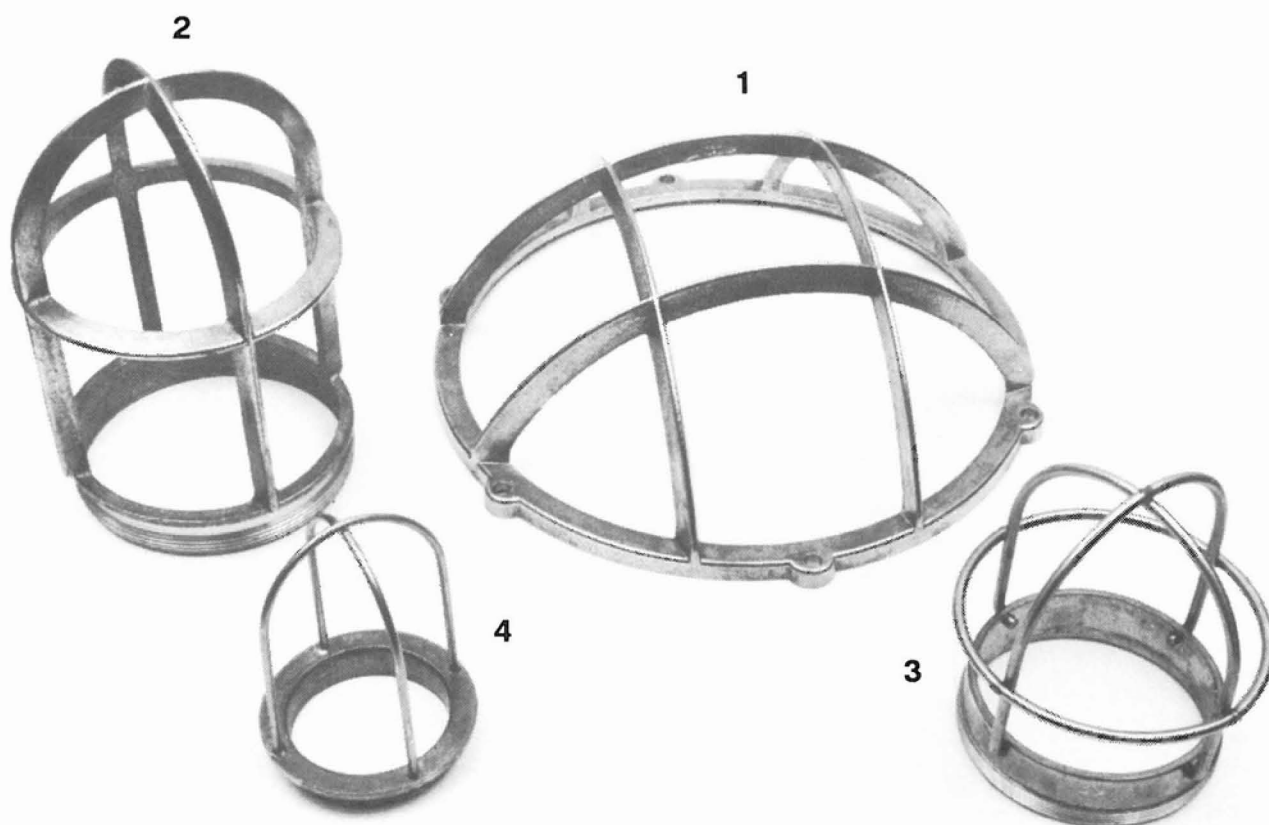

SPARE PARTS

guards

<i>No:</i>	<i>detail no</i>	<i>description</i>	<i>suitable for</i>
1	MA-2280	guard of brass	MA-275, 276
2	MA-2281	guard of brass	MA-279, 280
3	MA-2283	guard of brass and stainless steel	MA-281
4	MA-2284	guard of brass	MA-525