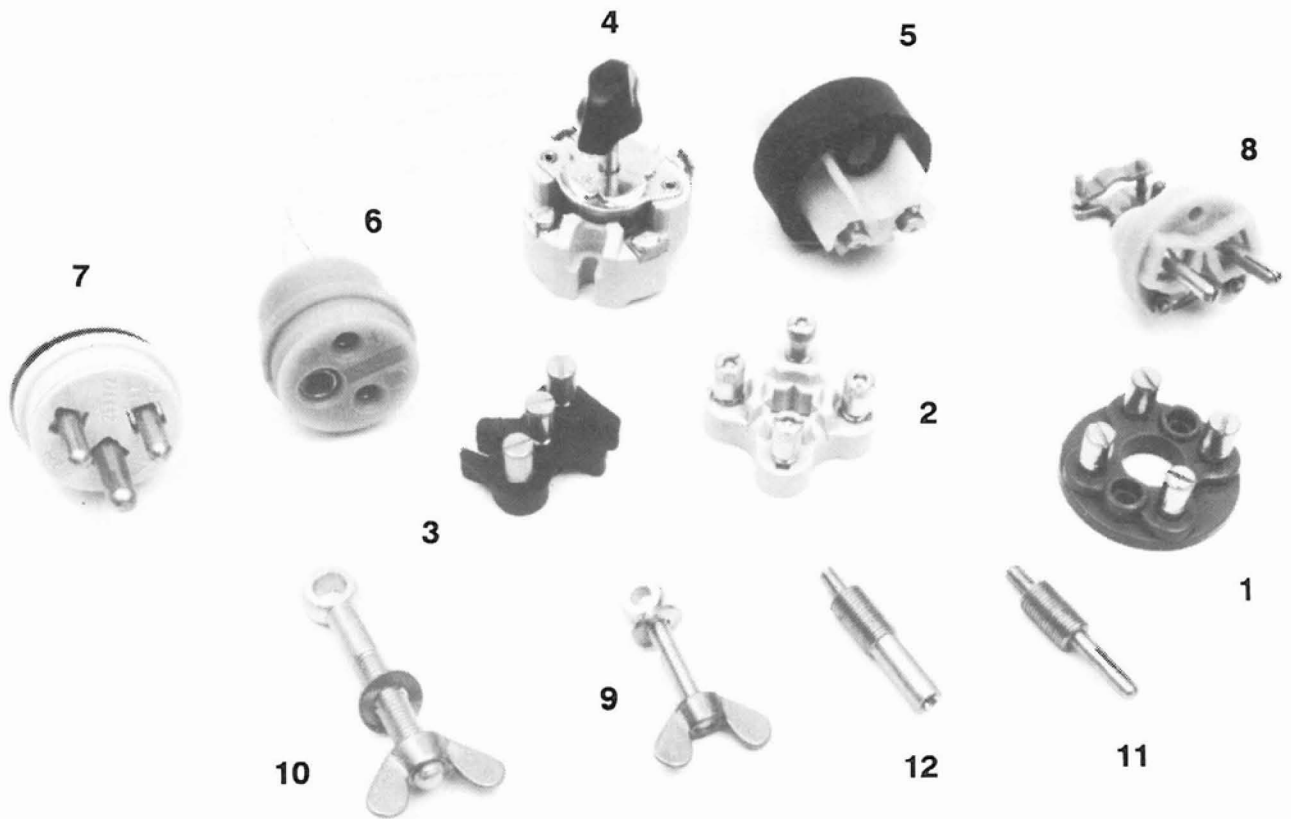

SPARE PARTS

inserts, bolt & nuts

<i>no:</i>	<i>detail no</i>	<i>description</i>	<i>suitable for</i>
1	MA-2000	terminal block	MA-4979, 4980, 4980D, 4981, 4982, 1950
2	MA-2001	terminal block HNA	HNA-113
3	MA-2002	terminal block	MA-276, 279, 280,
4	MA-2011	insert 2-pole	MA-2960, 3970, 3971, 3972, HNA-114
5	MA-2021	interior for socket	MA-1950, 2960
6	MA-2023	insert for socket box 220V	HNA-113, 114
7	MA-2033	interior for plug 220V	HNA-115
8	MA-2036	interior for plug	MA-3500
9	MA-2250	bolt with nut M6	MA-507
10	MA-2263	bolt with nut M8	MA-275, 276
11	MA-2300	earth pin	MA-1950, 2960, 3500
12	MA-2301	earth socket	MA-1950, 2960, 3500