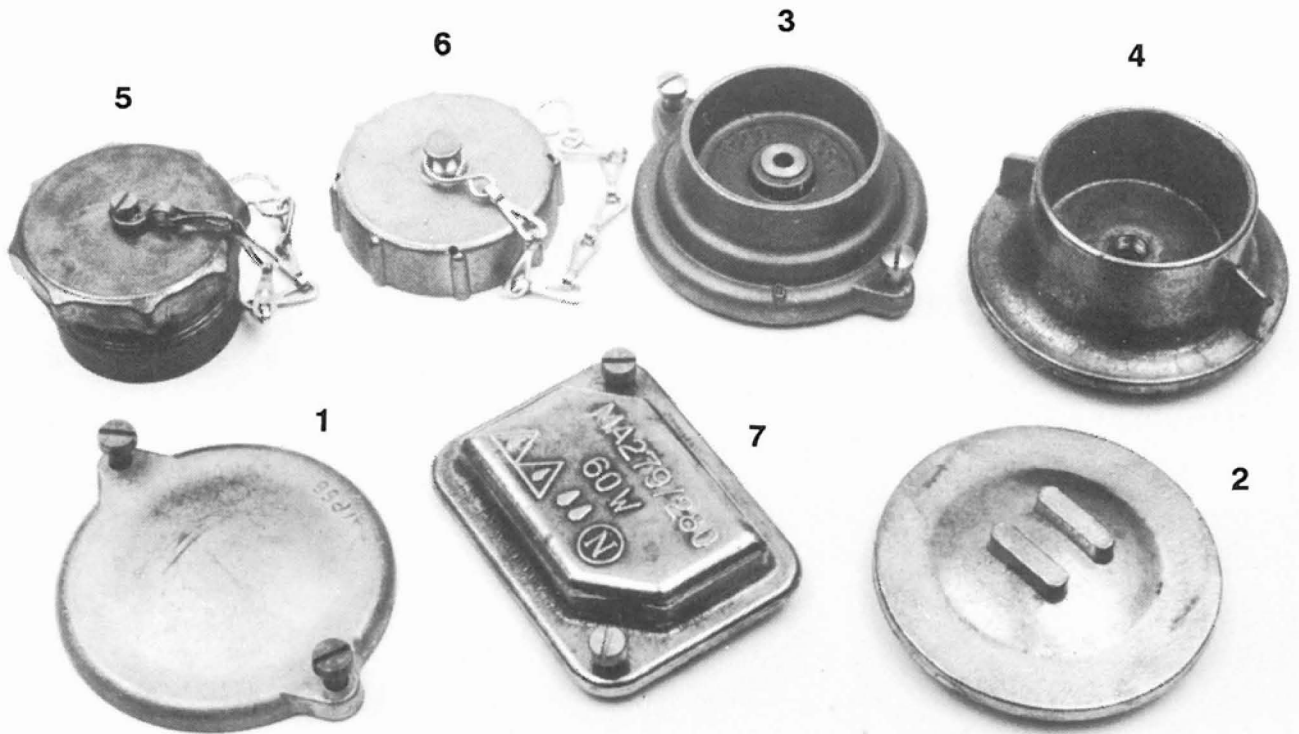

# SPARE PARTS

## caps

<b>No:</b>	<b>detail no</b>	<b>description</b>	<b>suitable for</b>
1	MA-2040	cap for box	HNA-113
2	MA-2041	screw cap for boxes	MA-1950, 4979, 4980, 4980D, 4981, 4982
3	MA-2042	cap for switch	HNA-114
4	MA-2043	screw cap for switches	MA-2960, 3970, 3971, 3972
5	MA-2045	screw cap with chain	MA-1950, 2960
6	MA-2046	screw cap with chain	HNA-113, 114
7	MA-2282	cap for boxes	MA-276, 279, 280