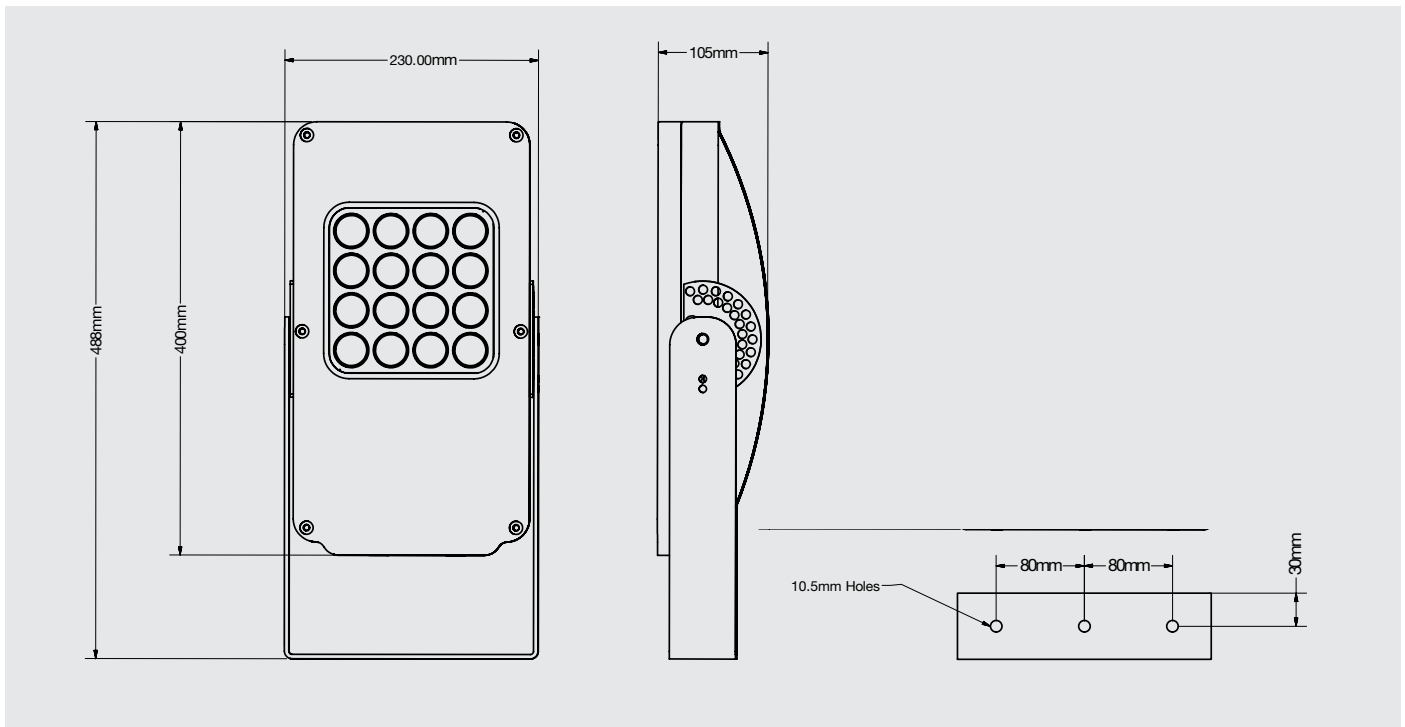

Dimensions

Technical Specification

Application	Oil & Gas, Petro-Chemical, Marine	
Certification	ATEX, IECEx II 2 G D Ex e mb IIC T6 Gb, Ex tb IIIC T85°C Db, Ta = -20°C to +40°C (Wide Beam)	ATEX, IECEx II 2 G D Ex e mb IIC T5 Gb, Ex tb IIIC T100°C Db, Ta = -20°C to +40°C (Narrow, Medium Beam)
Ingress Protection	IP66	
Operating Temperature	-20°C to +40°C	
Weight	8.5 Kg	
Light Source	High Output LED	
Light Output	5800 lm	
Colour Temperature	5700 K	
Colour Rendering Index (CRI)	>70	
Input Voltage	90V - 264V ac	
Current Consumption	300mA @ 230V ac	
Enclosure Material	LM6 Alloy	
Estimated Life	> 75,000 hours	

Part Number

Type	Beam Pattern	Cable Entries
LFX6	(N) Narrow	(1) 2 x M20
	(M) Medium	(2) 2 x 1/2" NPT
	(W) Wide	

Example LFX6-M-1

LUMENOX

Unit 19, The Mansley Centre, Timothy's Bridge Road, Stratford upon Avon, Warwickshire CV37 9NQ