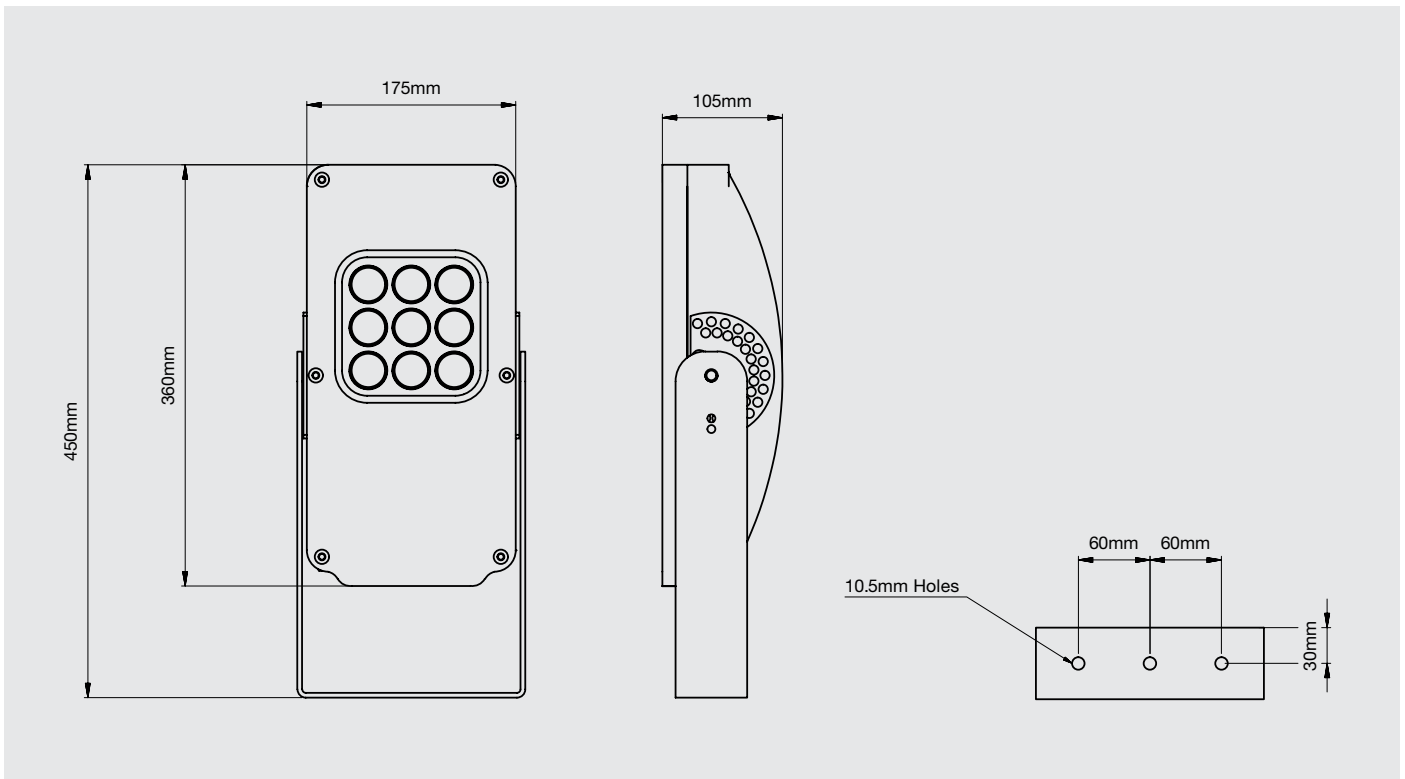

Dimensions

Technical Specification

Application	Oil & Gas, Petro-Chemical, Marine	
Certification	ATEX, IECEx II 2 G D Ex e mb IIC T6 Gb, Ex tb IIIC T85°C Db, Ta = -20°C to +40°C	ATEX, IECEx II 2 G D Ex e mb IIC T4 Gb, Ex tb IIIC T135°C Db, Ta = -20°C to +70°C
Ingress Protection	IP66	
Operating Temperature	-20°C to +70°C	
Weight	5.5 Kg	
Light Source	High Output LED	
Light Output	3,400 lm	
Colour Temperature	5700 K	
Colour Rendering Index (CRI)	>70	
Input Voltage	90V - 264V ac	
Current Consumption	250mA	
Enclosure Material	LM6 Alloy	
Estimated Life	> 50,000 hours	

Part Number		
Type	Beam Pattern	Cable Entries
LFX3-HO	(N) Narrow	(1) 2 x M20
	(M) Medium	(2) 2 x 1/2" NPT
	(W) Wide	

Example LFX3-HO-M-1

LUMENOX

Unit 19, The Mansley Centre, Timothy's Bridge Road, Stratford upon Avon, Warwickshire CV37 9NQ