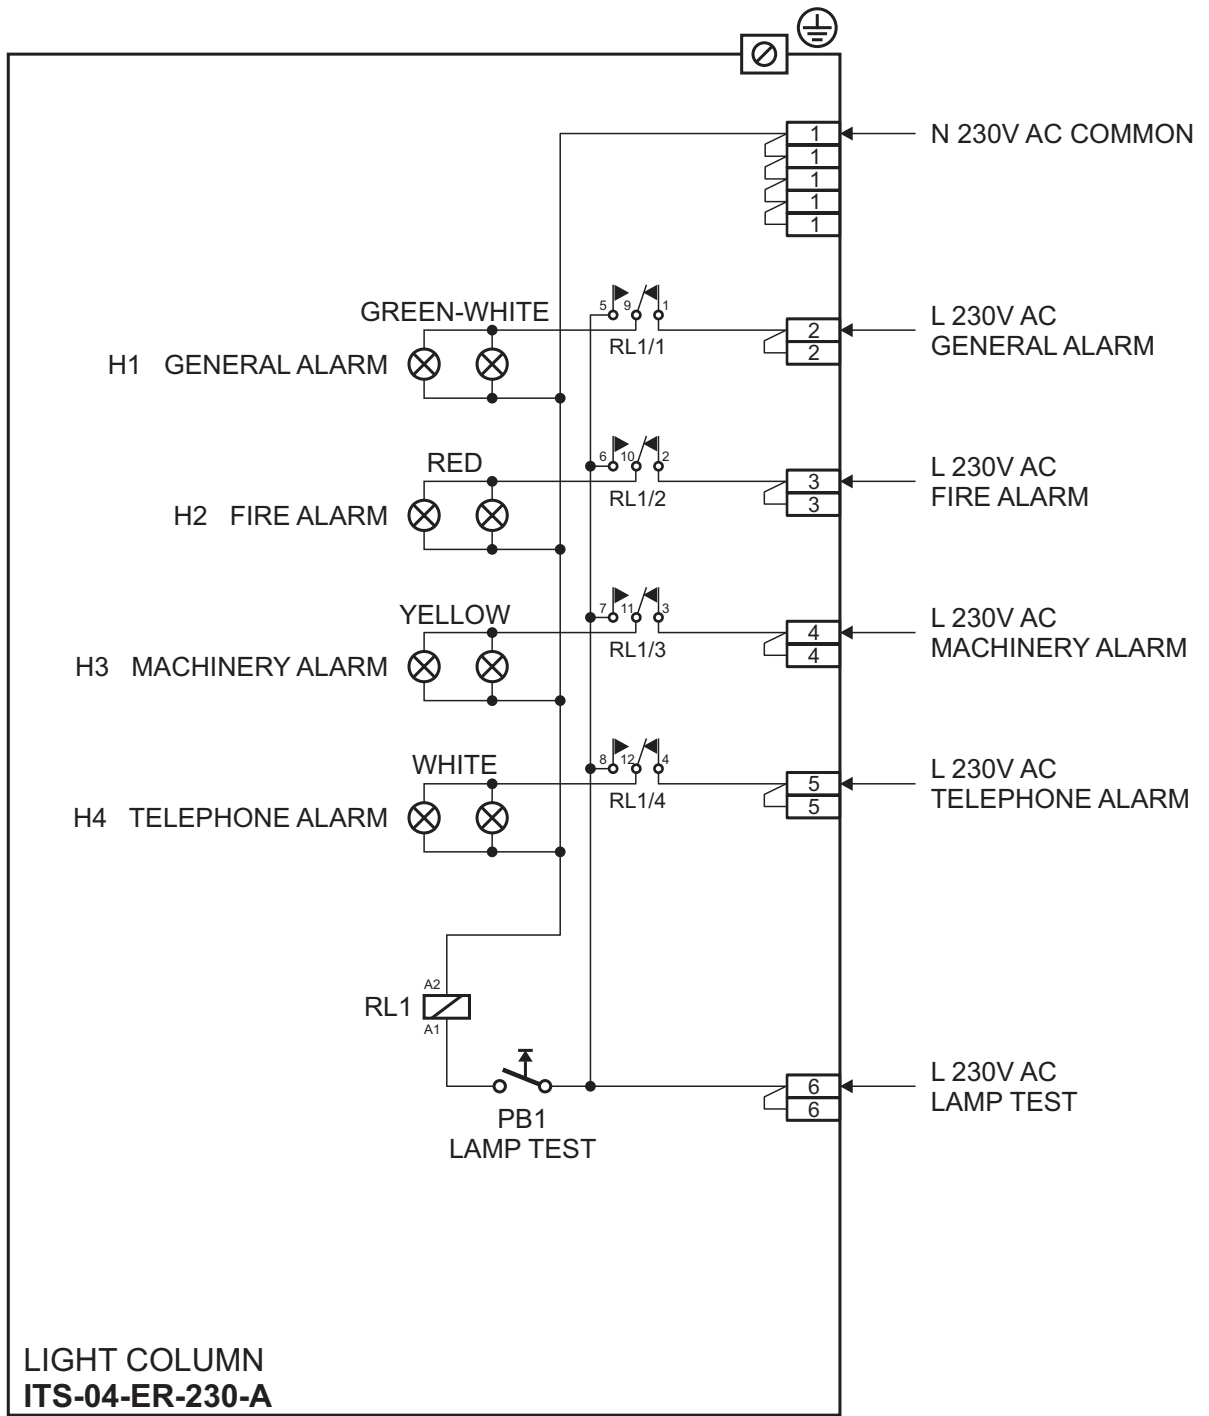

			Date	Name	Title: LIGHT COLUMN type ITS-04-ER-230-A Front view and outlines
		Project.			
		Constr.	15.04.13.	Milinović	
		Check			
		INELTEH ENGINEERING FOR ELECTRONIC EQUIPMENT AND SYSTEMS			Identity:
Rev	Changes	Date/Sign			File: ITS-04-ER-230-A, out, Marin Supply, I-12602.cdr
					Page/of 1/2

			Date	Name	Title: LIGHT COLUMN type ITS-04-ER-230-A Connection diagram
			Project.		
			Constr.	15.04.13. Milinović	
			Check		
			INELTEH		Identity:
			ENGINEERING FOR ELECTRONIC EQUIPMENT AND SYSTEMS		
Rev	Changes	Date/Sign			File: ITS-04-ER-230-A, conn, Marin Supply, I-12602.cdr
					Page/of 2/2