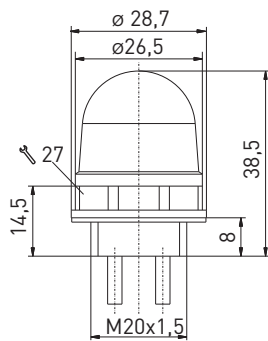

Accessories for Emergency pull-wire switch

// Indicator lamp Multi-LED RD 230 VAC Order no.: 01.41.5116

Features/Options

- Lamp cap red
- M20 x 1.5
- 230 VAC
- Ordering unit: 1 piece

Dimensions

Indicator lamp Multi-LED red