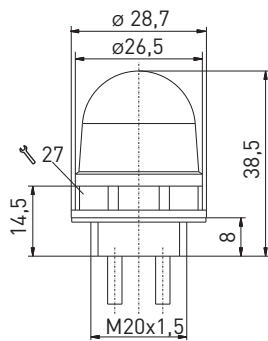

Accessories for Belt-alignment switch // Indicator lamp Multi-LED WH 24 VDC

Order no.: 01.41.5106

Features/Options

- Lamp cap white
- M20 x 1.5
- 24 VDC
- Ordering unit: 1 piece

Dimensions

Indicator lamp Multi-LED white