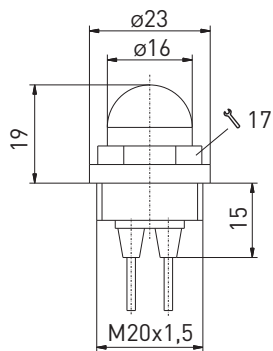

Accessories for Emergency pull-wire switch

// Indicator lamp glow lamp 24 VDC Order no.: 01.41.5101

Features/Options

- Lamp cap red
- M20 x 1.5
- 24 VDC
- Ordering unit: 1 piece

Dimensions

Indicator lamp glow lamp