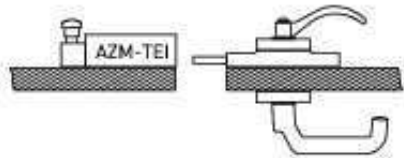

Accessories for Ex solenoid interlocks // AZM 415-B30-01 Order no.: 01.08.0319

Features/Options

- With emergency handle, door hinge on right-hand side
- Actuator mounted inside, see yellow marking in drawing
- Only to be used in combination with Ex AZM 415-2Ö/2S-TEI

Dimensions

Errors and omissions excepted.