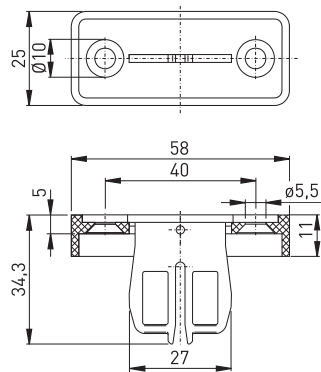

Accessories for Ex safety switches with separate actuator // AZ 15/16-B1-2024 with slot lip-seal Order no.: 01.08.0197

Features/Options

- Actuating radius on hinged guards a = 150 mm and b = 150 mm
- axial misalignment x = 11 mm
- For protection against the ingress of coarse dirt

Dimensions

Errors and omissions excepted.