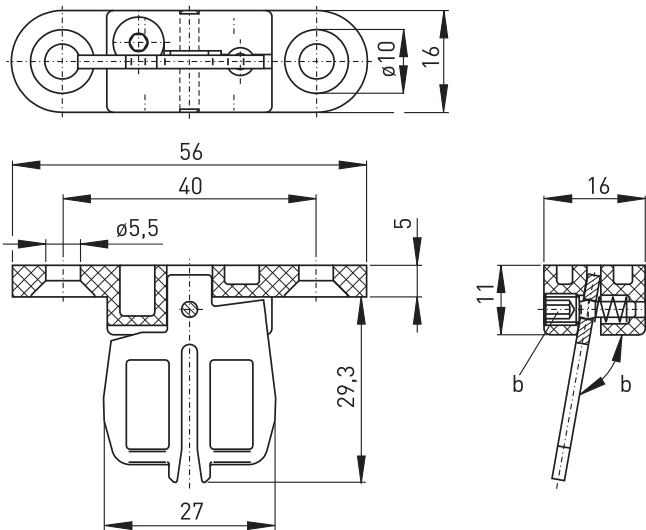

Accessories for Ex safety switches with separate actuator // AZ 15/16-B3 Order no.: 01.08.0189

Features/Options

- Actuating radius on hinged guards $a = 32$ mm
- Axial misalignment $x = 11$ mm

Dimensions