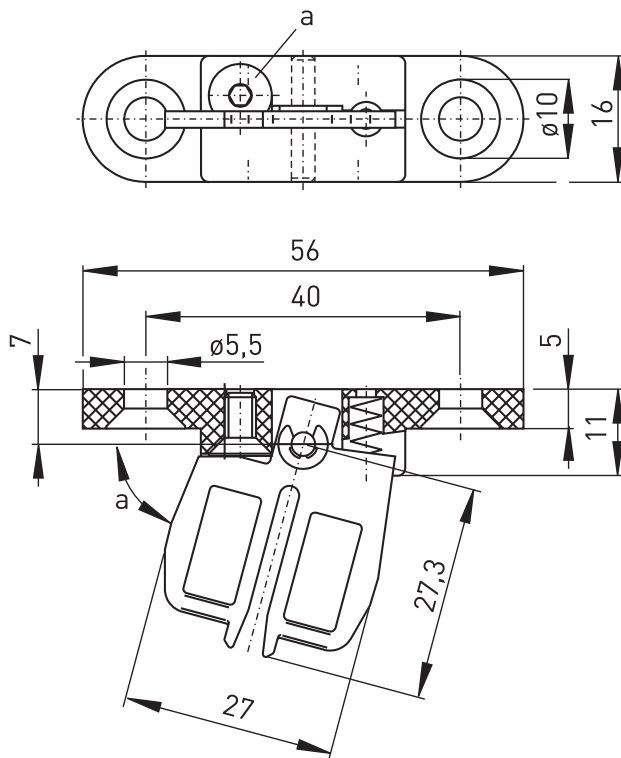

## Accessories for Ex safety switches with separate actuator // AZ 15/16-B2 Order no.: 01.08.0188

### Features/Options

- Actuating radius on hinged guards  $b = 45 \text{ mm}$
- Axial misalignment = 11 mm

### Dimensions

Errors and omissions excepted.