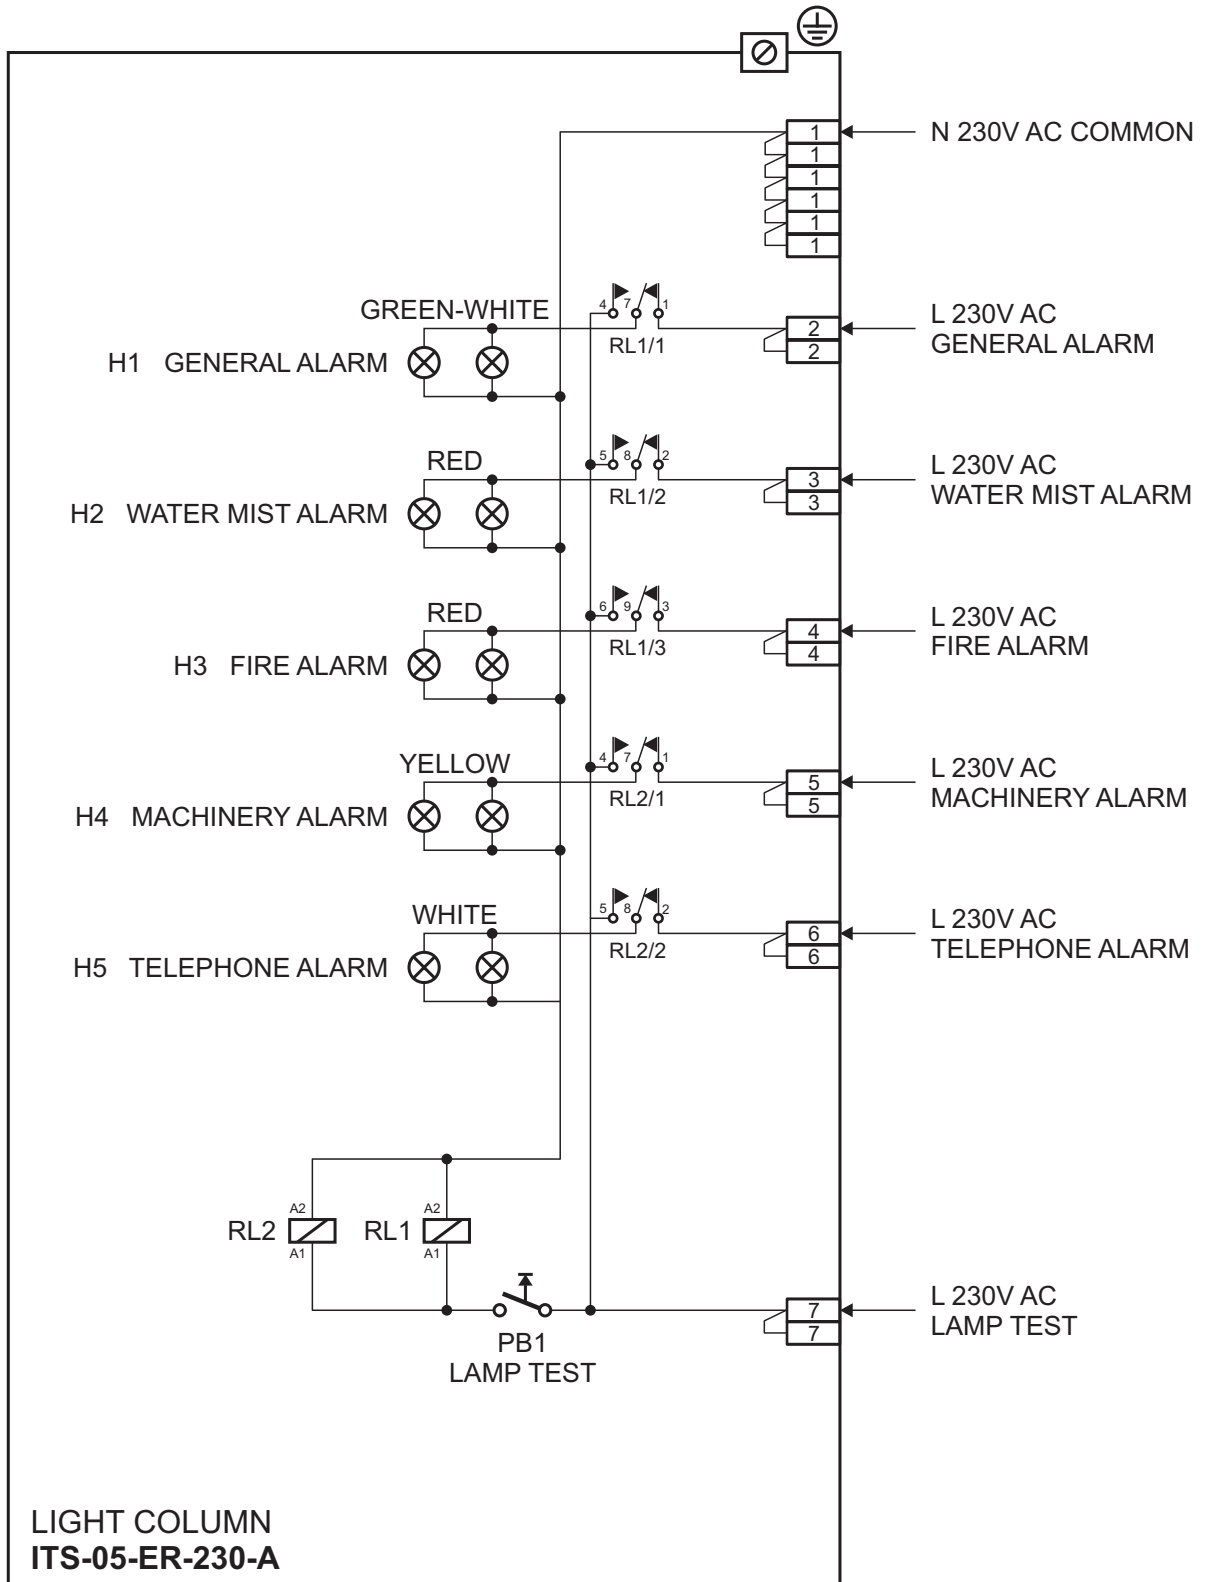

			Date	Name	Title: <b>LIGHT COLUMN type ITS-05-ER-230-A</b> Front view and outlines
		Project.			
		Constr.	15.05.14.	Milinović	
		Check			
		<b>INELTEH</b>			Identity:
		ENGINEERING FOR ELECTRONIC EQUIPMENT AND SYSTEMS			
Rev	Changes	Date/Sign	File: ITS-05-ER-230-A, out, Marin Supply, I-14079.cdr		Page/of 1/2

			Date	Name	<b>Title:</b> <b>LIGHT COLUMN type ITS-05-ER-230-A</b> Connection diagram
		Project.			
		Constr.	15.05.14.	Milinović	
		Check			
		 ENGINEERING FOR ELECTRONIC EQUIPMENT AND SYSTEMS			<b>Identity:</b>
Rev	Changes	Date/Sign			
					<b>Page/of</b> 2/2