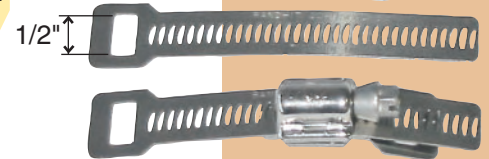

Adjustable Clamping Systems

Worm Gear Clamp

Part No.	Material*	Width		Inside Diameter Range				Package Quantity	Package Weight		Application Tools
		In	mm	Min	Max	Min	Max		Lbs	Kg	
V20299	301 SS	5/16	7.9	1/4	5/8	6	16	10/box	0.2	0.1	Hex or Screw Driver
V20399	301 SS	5/16	7.9	3/8	7/8	8	23	10/box	0.2	0.1	
V00699	301 SS	9/16	14.3	3/8	7/8	9	22	10/box	0.5	0.2	
V00899	301 SS	9/16	14.3	1/2	1	11	25	10/box	0.5	0.2	
V01099	301 SS	9/16	14.3	1/2	1-1/8	12	28	10/box	0.6	0.3	
V01299	301 SS	9/16	14.3	1/2	1-1/4	12	32	10/box	0.6	0.3	
V01699	301 SS	9/16	14.3	3/4	1-1/2	19	38	10/box	0.6	0.3	
V02099	301 SS	9/16	14.3	7/8	1-3/4	22	45	10/box	0.6	0.3	
V02499	301 SS	9/16	14.3	1-1/8	2	28	51	10/box	0.7	0.3	
V02899	301 SS	9/16	14.3	1-3/8	2-1/4	35	57	10/box	0.7	0.3	
V03299	301 SS	9/16	14.3	1-5/8	2-1/2	41	64	10/box	0.8	0.3	
V03699	301 SS	9/16	14.3	1-7/8	2-3/4	48	70	10/box	0.8	0.4	
V04099	301 SS	9/16	14.3	2-1/8	3	54	76	10/box	0.8	0.4	
V04499	301 SS	9/16	14.3	2-3/8	3-1/4	58	83	10/box	0.9	0.4	
V04899	301 SS	9/16	14.3	2-5/8	3-1/2	67	89	10/box	0.9	0.4	
V05299	301 SS	9/16	14.3	2-7/8	3-3/4	73	95	10/box	0.9	0.4	
V05699	301 SS	9/16	14.3	3-1/8	4	79	102	10/box	1.0	0.4	
V06499	301 SS	9/16	14.3	3-1/2	4-1/2	89	114	10/box	1.1	0.5	
V07299	301 SS	9/16	14.3	4	5	102	127	10/box	1.3	0.6	
V08099	301 SS	9/16	14.3	4-1/2	5-1/2	114	140	10/box	1.3	0.6	
V08899	301 SS	9/16	14.3	5-1/8	6	130	152	10/box	1.4	0.6	
V10499	301 SS	9/16	14.3	6-1/8	7	155	178	10/box	1.5	0.7	

Worm Gear Clamp

Scru-Seal Rack and Housing

Scru-Seal Clamping System

- A rack and pinion system used with band to create any size clamp.
- Components separately packaged rack and housing and band for flexibility.

Part No.	Material*	Description	Package Quantity	Package Weight	
				Lbs	Kg
M21199	SS	10 Scru-Seal racks and 10 Housings	10/box	0.7	0.3
C13399	SS	VALU-STRAP™ Band, SS, 3/8" x 0.015" x 100'	100'/roll	2.2	1.0
C13499	SS	VALU-STRAP™ Band, SS, 1/2" x 0.015" x 100'	100'/roll	2.9	1.3