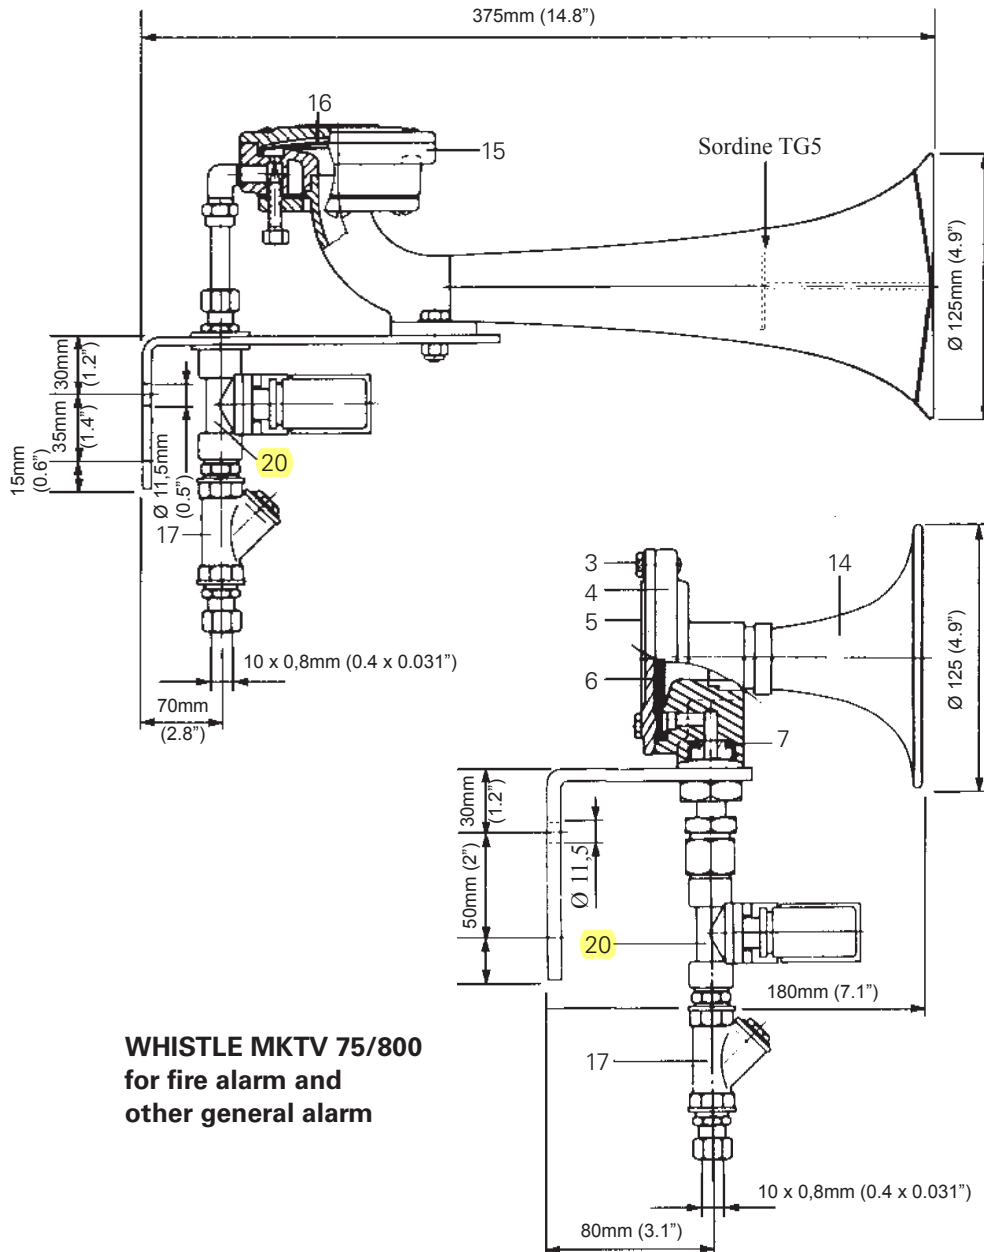

TYFON KTV 75/400 for engine alarm and telephone signals etc.

**WHISTLE MKTV 75/800
for fire alarm and
other general alarm**

Part numbers							
No.	Name	Material	Ref. no.	No.	Name	Material	Ref. no.
1	Horn 460 Hz	Thermoplastic	32170870	17	Filter 1/4"	Brass	32171408
2	Horn 660 Hz	Thermoplastic	32170874	18			
3	Screw	Stainless steel	32570288	19	Valve unit TV 91*	Brass	
4	Housing	Brass	21754008	20	Valve unit TV 88*	Brass	
5	Cover	Brass	21754005			Coil TV 88/91	
6	Diaphragm KM 75 C	Titan/nitrile rubber	21758003			220 V 50 Hz	21772074
7	Packing	Rubber	37690947			110 V 60 Hz	21772075
8	Fitting compl.	Brass	39881054			110 V 50 Hz	21772076
9	Diaphragm MTU 4	Stainless steel	21758001			220 V 60 Hz	21772077
10	O-ring 69,5 x 3,0	Nitrile rubber	37690031			24 V DC	21772078
11	Filter 1/2"	Brass	32170418	21	Screw MC6S 6 x 16	Stainless steel	32570288
13	Fitting GA 15	Brass	32300250	22	Tremulator housing	Brass	21754001
14	Horn 800 Hz	Thermoplastic	32171259	23	Tremulator cover	Brass	21754002
15	Cover	Plastic	32171136	24	Spindle	Plastic	21768120
16	Diaphragm KM 75 BT	Titan/nitrile rubber	39880291	25	Washer	Plastic	21768121
				26	Screw	Plastic	21768122
				27	O-ring 9,2 x 2,4	Nitrile rubber	20862050