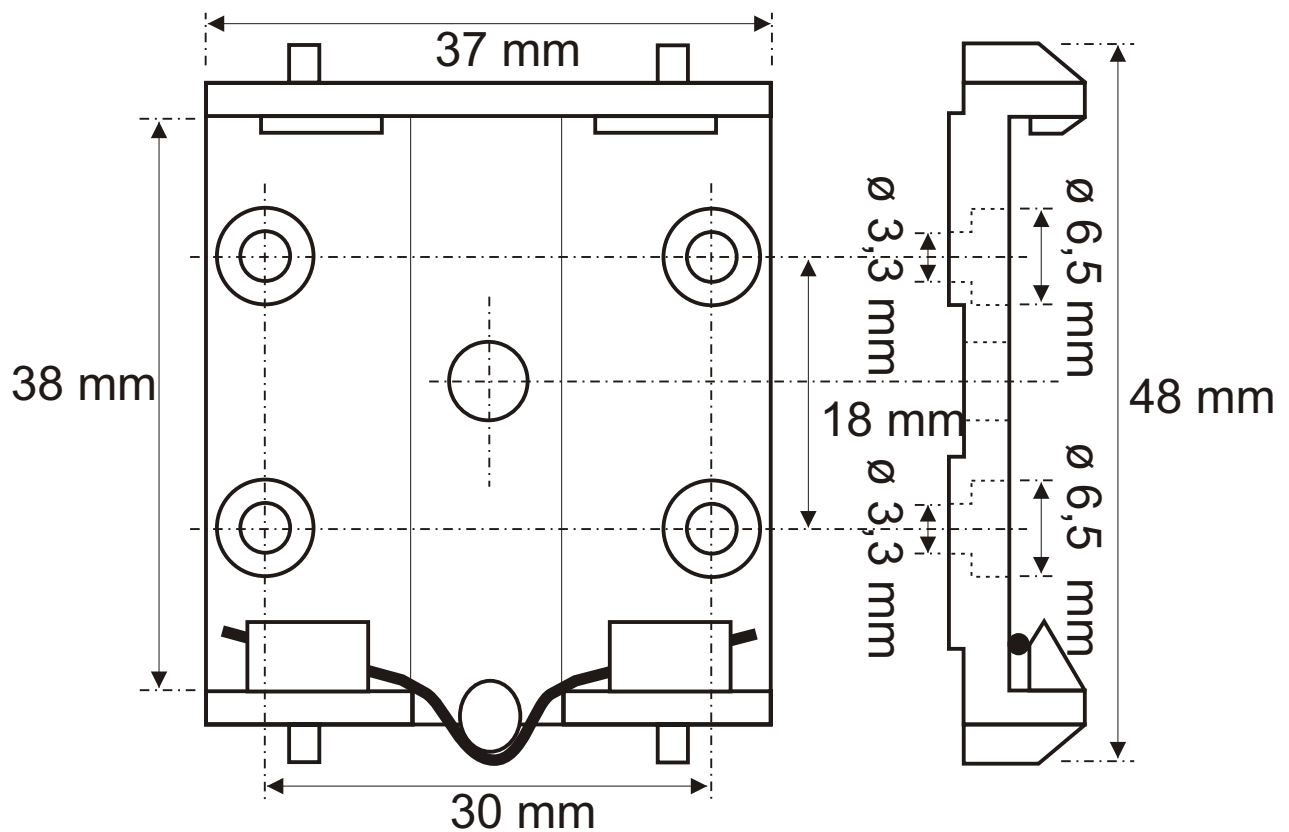

SNAPP-ON BASE
FOR 35 mm PROFILE RAIL
(DIN 46277)
art.no. 0859 9900 00 20

MARINSUPPLY

Marin Supply AS
Nedre vei 8, Bygg 155
N-3183 Horten, Norway

Tel: (+47) 3308 3308
Fax: (+47) 3308 3309
www.marinsupply.no