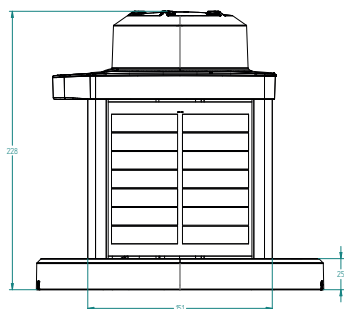

M850

**Self-contained LED lantern,
3 to 6+ NM Range**

The M850 combines a compact, high-efficiency solar engine with premium components and a rugged design for best-in-class performance at an optimal price. This lantern is suitable for use in most solar locations. To view performance in your installation location, visit www.sabik-marine.com ->Marine Selector Tool

- Option for standard or wide divergences (for fixed or floating applications)
- Multiple cost-effective battery pack options suitable for a wide variety of installation locations
- Built-in calendar function for automatic deactivation during off-season months
- Top-mounted 4-character LED display with simple »tap to activate« functionality
- Premium grade, UV resistant polycarbonate lens material
- Environmentally friendly, super durable powder-coated aluminium chassis
- Adjustable intensity and range
- IP 68 rated
- GPS synchronized flash option
- Remote monitoring options available

Optical performance

Maximum fixed intensity

M850	239 cd	290 cd	445 cd	320 cd
------	--------	--------	--------	--------

Main Technical Specification

Lens visual/Mechanical diameter	111 mm
Construction	Premium grade, UV resistant polycarbonate lens/head and polycarbonate/polysiloxane co-polymer base
Light source	High Flux Surface Mount LEDs with colour-specific temperature-corrected LED driver
Vertical Divergence (FWHM)	8° (standard) or 10° (wide)
Solar modules	High-efficiency cells; MPPT; 4 x 1,7 W
Battery	Two replaceable, recyclable battery options, AMG sealed lead acid; 60 Wh / 6.3 V / 10 Ah capacity and 96 Wh / 6.3 V / 16 Ah capacity
Degree of ingress protection	IP 68 immersion
Weight	4.5 kg M850 60X 5.3 kg M850 96E
Overall height	226 mm
Overall width	235 mm dia.
Installation	3, 4 or 5 x M12 on 200 mm dia.
Charge port	Factory option
GPS sync	Factory option
Remote monitoring	Optional satellite monitoring