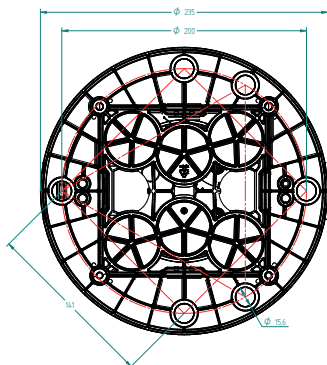

M850

**Self-contained LED lantern,
3 to 6+ NM Range**

The M850 combines a compact, high-efficiency solar engine with premium components and a rugged design for best-in-class performance at an optimal price. This lantern is suitable for use in most solar locations. To view performance in your installation location, visit www.sabik-marine.com ->Marine Selector Tool

- Option for standard or wide divergences (for fixed or floating applications)
- Multiple cost-effective battery pack options suitable for a wide variety of installation locations
- Built-in calendar function for automatic deactivation during off-season months
- Top-mounted 4-character LED display with simple »tap to activate« functionality
- Premium grade, UV resistant polycarbonate lens material
- Environmentally friendly, super durable powder-coated aluminium chassis
- Adjustable intensity and range
- IP 68 rated
- GPS synchronized flash option
- Remote monitoring options available

Optical performance

Maximum fixed intensity

M850	239 cd	290 cd	445 cd	320 cd
------	--------	--------	--------	--------

Main Technical Specification

Lens visual/Mechanical diameter	111 mm
Construction	Premium grade, UV resistant polycarbonate lens/head and polycarbonate/polysiloxane co-polymer base
Light source	High Flux Surface Mount LEDs with colour-specific temperature-corrected LED driver
Vertical Divergence (FWHM)	8° (standard) or 10° (wide)
Solar modules	High-efficiency cells; MPPT; 4 x 1,7 W
Battery	Two replaceable, recyclable battery options, AMG sealed lead acid; 60 Wh / 6.3 V / 10 Ah capacity and 96 Wh / 6.3 V / 16 Ah capacity
Degree of ingress protection	IP 68 immersion
Weight	4.5 kg M850 60X 5.3 kg M850 96E
Overall height	226 mm
Overall width	235 mm dia.
Installation	3, 4 or 5 x M12 on 200 mm dia.
Charge port	Factory option
GPS sync	Factory option
Remote monitoring	Optional satellite monitoring