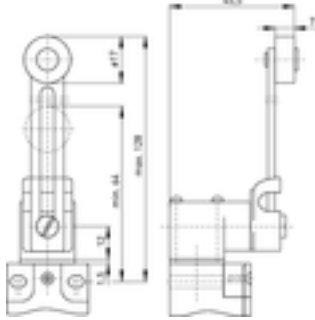

Type
RF 95 WHKM ULR SW868

material no.
on request

Rocking lever D

Type
RF 95 D ULR SW868

material no.
1188735

Wireless position switch RF 95 ULR SW868

Ordering details

Adjustable rocking lever DS