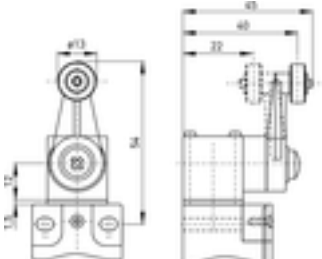

Parallel roller lever with collar WPH

Type
RF 95 WPH ULR SW868

material no.
on request

Parallel metal roller lever with collar WPHM

Type
RF 95 WPHM ULR SW868

material no.
1188736

Offset metal roller lever with collar WHKM

Type
RF 95 WHKM ULR SW868

material no.
on request

Rocking lever D

Type
RF 95 D ULR SW868

material no.
1188735

Wireless position switch RF 95 ULR SW868

Ordering details

Adjustable rocking lever DS