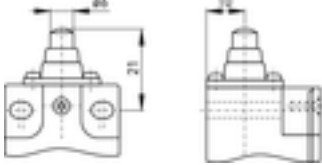

Wireless position switch RF 95 ULR SW868

Ordering details

Plunger with collar W

Type
RF 95 W ULR SW868

material no.
1190519

Cap with collar WK

Type
RF 95 WK ULR SW868

material no.
1188732

Roller plunger R

Type
RF 95 R ULR SW868

material no.
1190520

Long roller plunger RL

Type
RF 95 RL ULR SW868

material no.
on request

Wireless position switch RF 95 ULR SW868

Ordering details