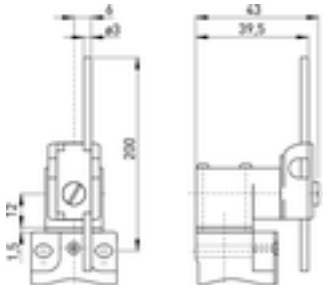

Type
RF 95 DS ULR SW868

material no.
1188737

Spring-rod lever DF

Type
RF 95 DF ULR SW868

material no.
on request

Rod lever DD

Type
RF 95 DD ULR SW868

material no.
on request