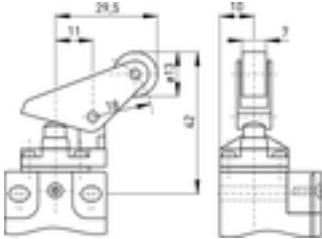

Roller plunger R

Type
RF 95 R ULR SW868

material no.
1190520

Long roller plunger RL

Type
RF 95 RL ULR SW868

material no.
on request

Wireless position switch RF 95 ULR SW868

Ordering details

Parallel roller lever with collar WPH

Type
RF 95 WPH ULR SW868

material no.
on request

Parallel metal roller lever with collar WPHM

Type
RF 95 WPHM ULR SW868

material no.
1188736

Offset metal roller lever with collar WHKM