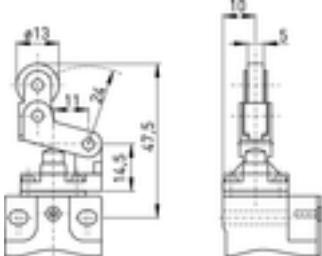

Parallel roller lever with collar WPH

Type
RF 95 WPH ULR SW868

material no.
on request

Parallel metal roller lever with collar WPHM

Type
RF 95 WPHM ULR SW868

material no.
1188736

Offset metal roller lever with collar WHKM

Type
RF 95 WHKM ULR SW868

material no.
on request

Rocking lever D

Type
RF 95 D ULR SW868

material no.
1188735

Wireless position switch RF 95 ULR SW868

Ordering details

Adjustable rocking lever DS