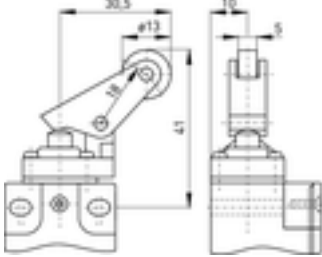

Wireless position switch RF 95 ULR SW868

Ordering details

Plunger with collar W

Type
RF 95 W ULR SW868

material no.
1190519

Cap with collar WK

Type
RF 95 WK ULR SW868

material no.
1188732

Roller plunger R

Type
RF 95 R ULR SW868

material no.
1190520

Long roller plunger RL

Type
RF 95 RL ULR SW868

material no.
on request

Wireless position switch RF 95 ULR SW868

Ordering details

Parallel roller lever with collar WPH

Type
RF 95 WPH ULR SW868

material no.
on request

Parallel metal roller lever with collar WPHM

Type
RF 95 WPHM ULR SW868

material no.
1188736

Offset metal roller lever with collar WHKM