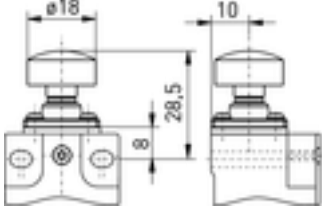

Wireless position switch RF 95 ULR SW868

Ordering details

Plunger with collar W

Type
RF 95 W ULR SW868

material no.
1190519

Cap with collar WK

Type
RF 95 WK ULR SW868

material no.
1188732

Roller plunger R

Type
RF 95 R ULR SW868

material no.
1190520

Long roller plunger RL

Type
RF 95 RL ULR SW868

material no.
on request

Wireless position switch RF 95 ULR SW868

Ordering details