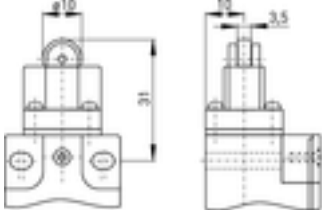

Wireless position switch RF 95 ULR SW868

Ordering details

Plunger with collar W

Type
RF 95 W ULR SW868

material no.
1190519

Cap with collar WK

Type
RF 95 WK ULR SW868

material no.
1188732

Roller plunger R

Type
RF 95 R ULR SW868

material no.
1190520

Long roller plunger RL

Type
RF 95 RL ULR SW868

material no.
on request

Wireless position switch RF 95 ULR SW868

Ordering details