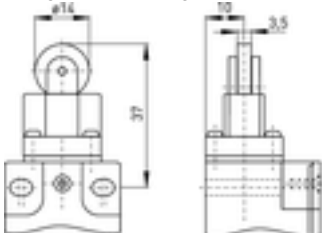

Wireless position switch RF 95 ULR SW868

Ordering details

Plunger with collar W

Type
RF 95 W ULR SW868

material no.
1190519

Cap with collar WK

Type
RF 95 WK ULR SW868

material no.
1188732

Roller plunger R

Type
RF 95 R ULR SW868

material no.
1190520

Long roller plunger RL

Type
RF 95 RL ULR SW868

material no.
on request

Wireless position switch RF 95 ULR SW868

Ordering details