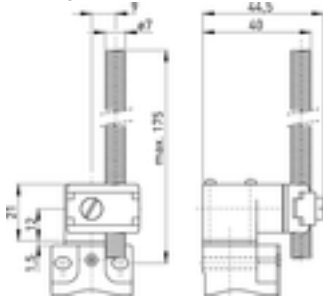

Spring-rod lever DF

Type
RF 95 DF ULR SW868

material no.
on request