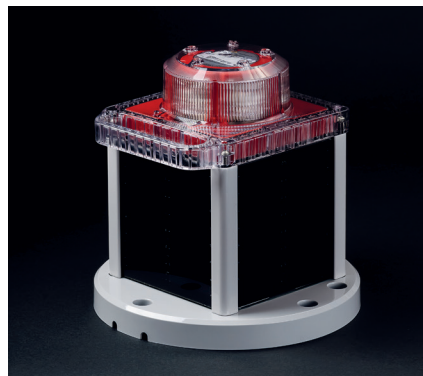

M860

Solar Powered LED Marine Lantern, 4 to 7+ NM Range

With a durable, large-format solar engine, the M860 is engineered for consistent, reliable performance at remote installations and in challenging insolation locations. This is a premium and full-featured lantern that is suitable for achieving longer ranges in challenging insolation locations. To view performance in your installation location, visit www.carmanahmarine.com/selector.

- Option for standard or wide divergences (for fixed or floating applications)
- Multiple cost-effective battery pack options suitable for a wide variety of installation locations
- Built-in calendar function for automatic de-activation during off-season months
- Top-mounted 4-character LED display with simple »tap to activate« functionality
- Premium grade, UV resistant polycarbonate lens material
- Environmentally friendly, super durable powder-coated aluminium chassis
- Adjustable intensity and range
- IP 68 rated
- GPS synchronized flash option
- Remote monitoring options available

Top-mounted Display
Easily check light settings with a »tap-to-activate« digital display.

Infrared Programmer
Check battery state of charge, program flash codes, set intensities and more.

Optical Assembly
Durable, UV resistant optical lens with options for standard (8°) or wide (10°) divergence.

Main Technical Specification

Lens visual/Mechanical diameter	111 mm
Construction	Premium grade, UV resistant polycarbonate lens/head and polycarbonate/polysiloxane co-polymer base
Light source	High Flux Surface Mount LEDs with colour-specific temperature-corrected LED driver
Solar modules	High-efficiency cells; MPPT
Battery	Multiple replaceable, recyclable battery options (refer to options matrix)
Degree of ingress protection	IP 68 immersion
Weight	6.4 kg M860 96E 10.2 kg M860 200BC
Overall height	328 mm
Overall width	235 mm dia.
Installation	3, 4 or 5 x M12 on 200 mm dia.