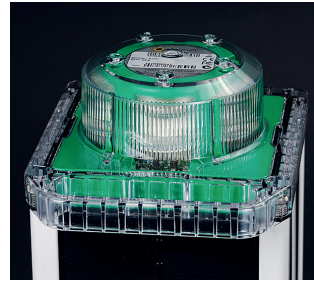

M860

Solar Powered LED Marine Lantern, 4 to 7+ NM Range

With a durable, large-format solar engine, the M860 is engineered for consistent, reliable performance at remote installations and in challenging insolation locations. This is a premium and full-featured lantern that is suitable for achieving longer ranges in challenging insolation locations. To view performance in your installation location, visit www.carmanahmarine.com/selector.

- Option for standard or wide divergences (for fixed or floating applications)
- Multiple cost-effective battery pack options suitable for a wide variety of installation locations
- Built-in calendar function for automatic de-activation during off-season months
- Top-mounted 4-character LED display with simple »tap to activate« functionality
- Premium grade, UV resistant polycarbonate lens material
- Environmentally friendly, super durable powder-coated aluminium chassis
- Adjustable intensity and range
- IP 68 rated
- GPS synchronized flash option
- Remote monitoring options available

Top-mounted Display
Easily check light settings with a »tap-to-activate« digital display.

Infrared Programmer
Check battery state of charge, program flash codes, set intensities and more.

Optical Assembly
Durable, UV resistant optical lens with options for standard (8°) or wide (10°) divergence.

External Charge Port
Optional charge port in the lantern base allows for easy overnight charging via wall plug.

Installation
Supports installation on structure using 3 x M12 bolts, 4 x M12 bolts, or 5 x M12 bolts on a 200 mm diameter. Standard and security bolt kits are available.