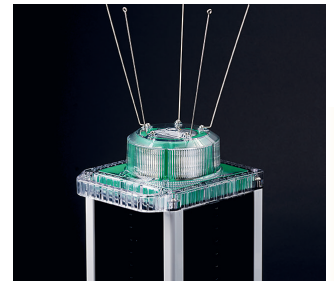

M860

Solar Powered LED Marine Lantern, 4 to 7+ NM Range

With a durable, large-format solar engine, the M860 is engineered for consistent, reliable performance at remote installations and in challenging insolation locations. This is a premium and full-featured lantern that is suitable for achieving longer ranges in challenging insolation locations. To view performance in your installation location, visit www.carmanahmarine.com/selector.

- Option for standard or wide divergences (for fixed or floating applications)
- Multiple cost-effective battery pack options suitable for a wide variety of installation locations
- Built-in calendar function for automatic de-activation during off-season months
- Top-mounted 4-character LED display with simple »tap to activate« functionality
- Premium grade, UV resistant polycarbonate lens material
- Environmentally friendly, super durable powder-coated aluminium chassis
- Adjustable intensity and range
- IP 68 rated
- GPS synchronized flash option
- Remote monitoring options available

Scalable Battery Pack
Multiple replaceable, recyclable battery pack options for reliable, cost-effective performance in a variety of installation locations.

Visible Colour Indicator
LED colour is clearly indicated by the colour of the lantern head.

External Charge Port
Optional charge port in the lantern base allows for easy overnight charging via wall plug.

Installation
Supports installation on structure using 3 x M12 bolts, 4 x M12 bolts, or 5 x M12 bolts on a 200 mm diameter. Standard and security bolt kits are available.