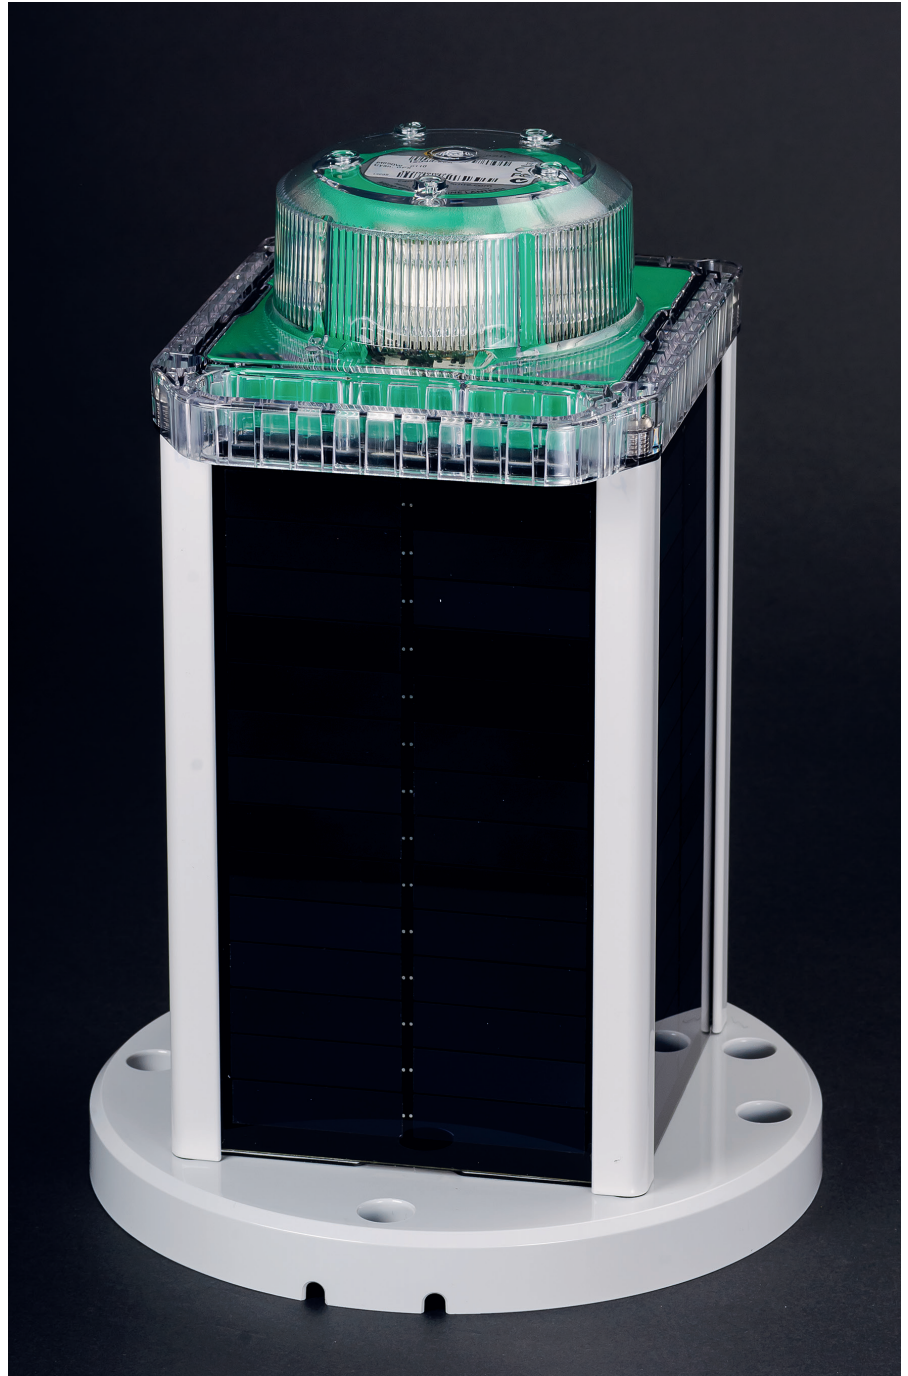

M860

Solar Powered LED Marine Lantern, 4 to 7+ NM Range

With a durable, large-format solar engine, the M860 is engineered for consistent, reliable performance at remote installations and in challenging insolation locations. This is a premium and full-featured lantern that is suitable for achieving longer ranges in challenging insolation locations. To view performance in your installation location, visit www.carmanahmarine.com/selector.

- Option for standard or wide divergences (for fixed or floating applications)
- Multiple cost-effective battery pack options suitable for a wide variety of installation locations
- Built-in calendar function for automatic de-activation during off-season months
- Top-mounted 4-character LED display with simple »tap to activate« functionality
- Premium grade, UV resistant polycarbonate lens material
- Environmentally friendly, super durable powder-coated aluminium chassis
- Adjustable intensity and range
- IP 68 rated
- GPS synchronized flash option
- Remote monitoring options available

Top-mounted Display
Easily check light settings with a »tap-to-activate« digital display.

Infrared Programmer
Check battery state of charge, program flash codes, set intensities and more.

Optical Assembly
Durable, UV resistant optical lens with options for standard (8°) or wide (10°) divergence.

Scalable Battery Pack
Multiple replaceable, recyclable battery pack options for reliable, cost-effective performance in a variety of installation locations.

Visible Colour Indicator
LED colour is clearly indicated by the colour of the lantern head.