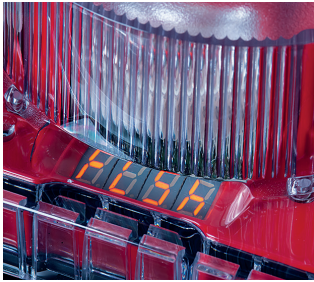

M860

Solar Powered LED Marine Lantern, 4 to 7+ NM Range

With a durable, large-format solar engine, the M860 is engineered for consistent, reliable performance at remote installations and in challenging insolation locations. This is a premium and full-featured lantern that is suitable for achieving longer ranges in challenging insolation locations. To view performance in your installation location, visit www.carmanahmarine.com/selector.

- Option for standard or wide divergences (for fixed or floating applications)
- Multiple cost-effective battery pack options suitable for a wide variety of installation locations
- Built-in calendar function for automatic de-activation during off-season months
- Top-mounted 4-character LED display with simple »tap to activate« functionality
- Premium grade, UV resistant polycarbonate lens material
- Environmentally friendly, super durable powder-coated aluminium chassis
- Adjustable intensity and range
- IP 68 rated
- GPS synchronized flash option
- Remote monitoring options available

Top-mounted Display
Easily check light settings with a »tap-to-activate« digital display.

Infrared Programmer
Check battery state of charge, program flash codes, set intensities and more.

Optical Assembly
Durable, UV resistant optical lens with options for standard (8°) or wide (10°) divergence.