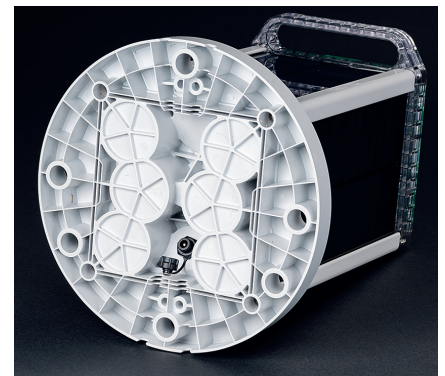

M860

Solar Powered LED Marine Lantern, 4 to 7+ NM Range

With a durable, large-format solar engine, the M860 is engineered for consistent, reliable performance at remote installations and in challenging insolation locations. This is a premium and full-featured lantern that is suitable for achieving longer ranges in challenging insolation locations. To view performance in your installation location, visit www.carmanahmarine.com/selector.

- Option for standard or wide divergences (for fixed or floating applications)
- Multiple cost-effective battery pack options suitable for a wide variety of installation locations
- Built-in calendar function for automatic de-activation during off-season months
- Top-mounted 4-character LED display with simple »tap to activate« functionality
- Premium grade, UV resistant polycarbonate lens material
- Environmentally friendly, super durable powder-coated aluminium chassis
- Adjustable intensity and range
- IP 68 rated
- GPS synchronized flash option
- Remote monitoring options available

Top-mounted Display
Easily check light settings with a »tap-to-activate« digital display.

Infrared Programmer
Check battery state of charge, program flash codes, set intensities and more.

Optical Assembly
Durable, UV resistant optical lens with options for standard (8°) or wide (10°) divergence.

External Charge Port
Optional charge port in the lantern base allows for easy overnight charging via wall plug.

Installation
Supports installation on structure using 3 x M12 bolts, 4 x M12 bolts, or 5 x M12 bolts on a 200 mm diameter. Standard and security bolt kits are available.