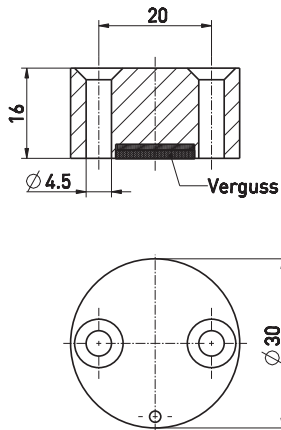

Accessories for safety sensors

// Actuating magnet Ex MC 30 Order no.: 05.00.8213

Features/Options

- Enclosure: aluminium brass, nickeled

Dimensions

Errors and omissions excepted.

Ex MC 30