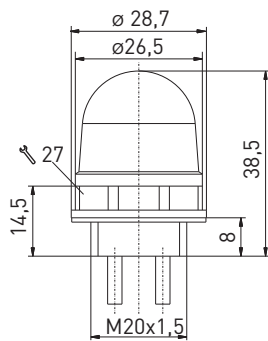

## Accessories for Emergency pull-wire switch

// Indicator lamp Multi-LED WH 115 VAC Order no.: 01.41.5104

### Features/Options

- Lamp cap white
- M20 x 1.5
- 115 VAC
- Ordering unit: 1 piece

### Dimensions