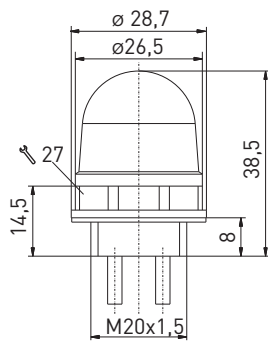

## Accessories for Emergency pull-wire switch

// Indicator lamp Multi-LED RD 115 VAC Order no.: 01.41.5103

### Features/Options

- Lamp cap red
- M20 x 1.5
- 115 VAC
- Ordering unit: 1 piece

### Dimensions