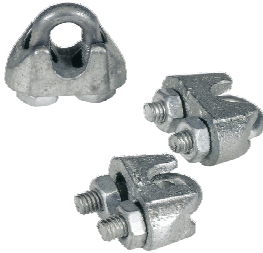

Accessories for Emergency pull-wire switch

// Wire clamp 3 mm stainless steel Order no.: 01.10.0061

Features/Options

- For pull-wire with steel core \varnothing 3 mm
- Made of stainless steel
- Ordering unit: 1 piece

Wire clamp

Errors and omissions excepted.