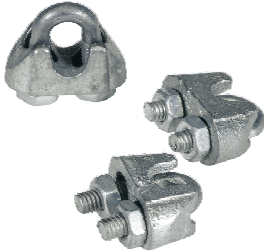

Accessories for Emergency pull-wire switch // Wire clamp 3 mm Order no.: 01.10.0003

Features/Options

- For pull-wire with steel core \varnothing 3 mm
- Ordering unit: 1 piece

Wire clamp

Errors and omissions excepted.