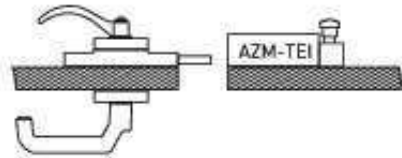

Accessories for Ex solenoid interlocks // AZM 415-B30-02 Order no.: 01.08.0283

Features/Options

- Actuator mounted inside, see yellow marking in drawing
- With emergency handle, door hinge on left-hand side
- Only to be used in combination with Ex AZM 415-2Ö/2S-TEI

Dimensions

Errors and omissions excepted.