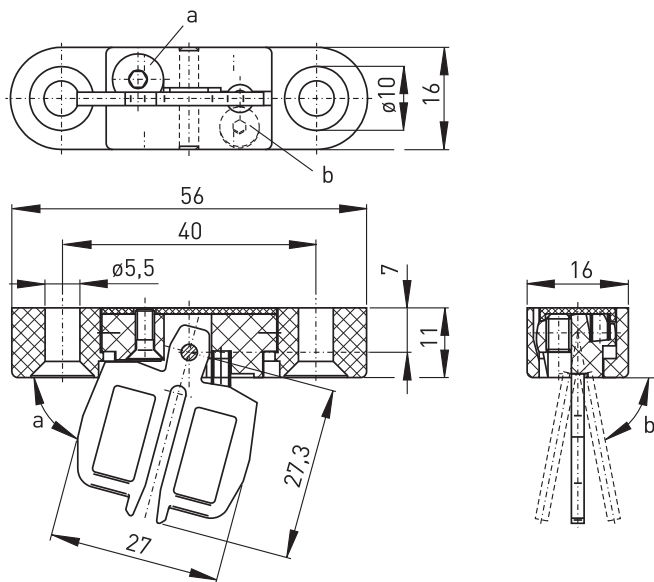

Accessories for Ex safety switches with separate actuator // AZ 15/16-B6 Order no.: 01.08.0218

Features/Options

- Actuating radius on hinged guards a = 25 mm and b = 38 mm
- Axial misalignment x = 11 mm

Dimensions

Errors and omissions excepted.