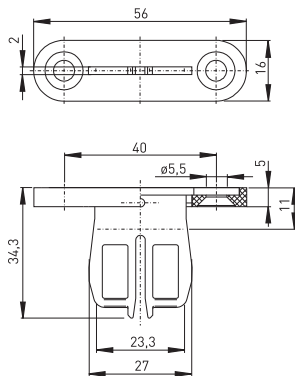

Accessories for Ex safety switches with separate actuator // AZ 15/16-B1-2177 with centering guide Order no.: 01.08.0199

Features/Options

- Actuating radius on hinged guards a = 150 mm and b = 150 mm
- Axial misalignment x = 11 mm
- For interlocking of light, unguided guards

Dimensions

Errors and omissions excepted.