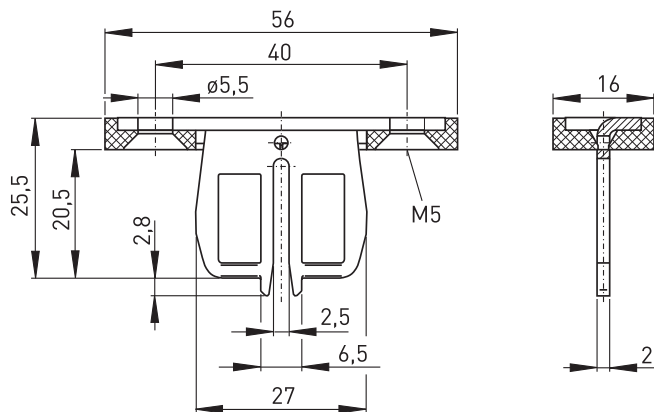

Accessories for Ex safety switches with separate actuator // AZ 15/16-B1 Order no.: 01.08.0187

Features/Options

- Actuating radius on hinged guards a = 150 mm and b = 150 mm
- Axial misalignment x = 5 mm

Dimensions

Errors and omissions excepted.