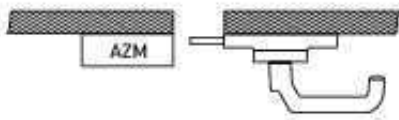

Accessories for Ex solenoid interlocks

// AZM 415-B30-07 Order no.: 01.08.0184

Features/Options

- Actuator mounted outside, see yellow marking in drawing
- Door hinge on right-hand side

Dimensions

Errors and omissions excepted.