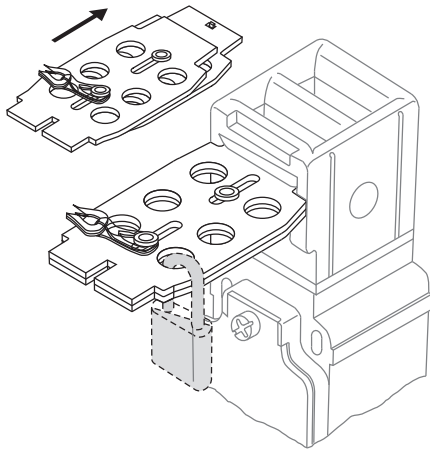

Accessories for Ex safety switches with separate actuator // Lockout tag SZ 16/335 Order no.: 01.08.0155

Features/Options

- Actuating radius on hinged guards a = 150 mm and b = 150 mm

Dimensions

Errors and omissions excepted.