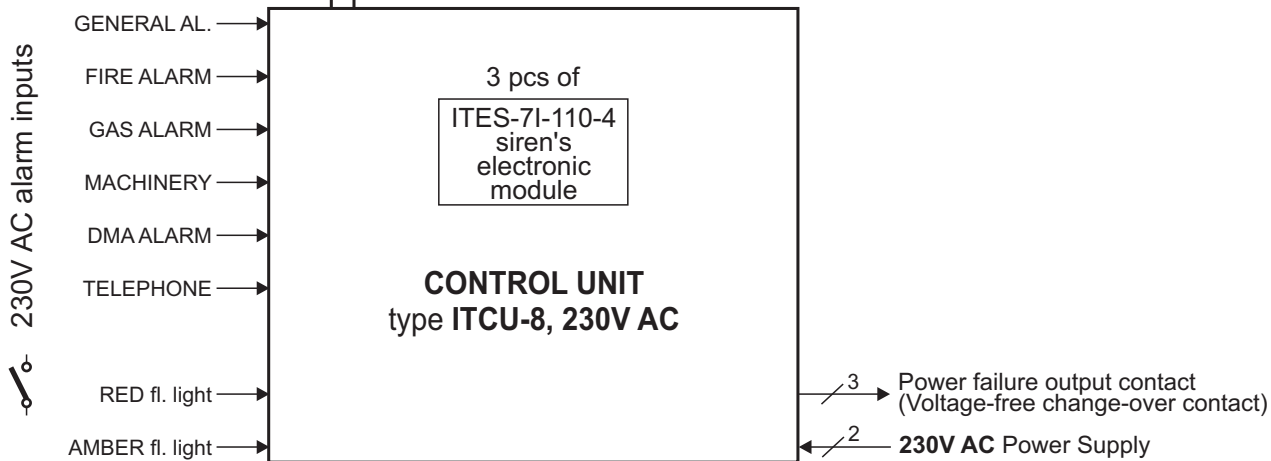

6 cores for light column power supply and flashing lights supply / 13 cores for symbols and audio signal to ITES-7I sirens' loudspeakers

			Date	Name	Title: ENGINE ROOM SIGNALIZATION SYSTEM Block diagram
			Project.		
			Constr.	13.03.15. Milinović	
			Check		
Rev	Changes	Date/Sign	 ENGINEERING FOR ELECTRONIC EQUIPMENT AND SYSTEMS		
This drawing is the property of INELTEH d.o.o. and must not be reproduced, copied or distributed, entirely or in part, without written permission of INELTEH d.o.o.					
			Identity:	File: ER Signalization, block, Marin Supply, I-15142-1.cdr	Page/of 1/1